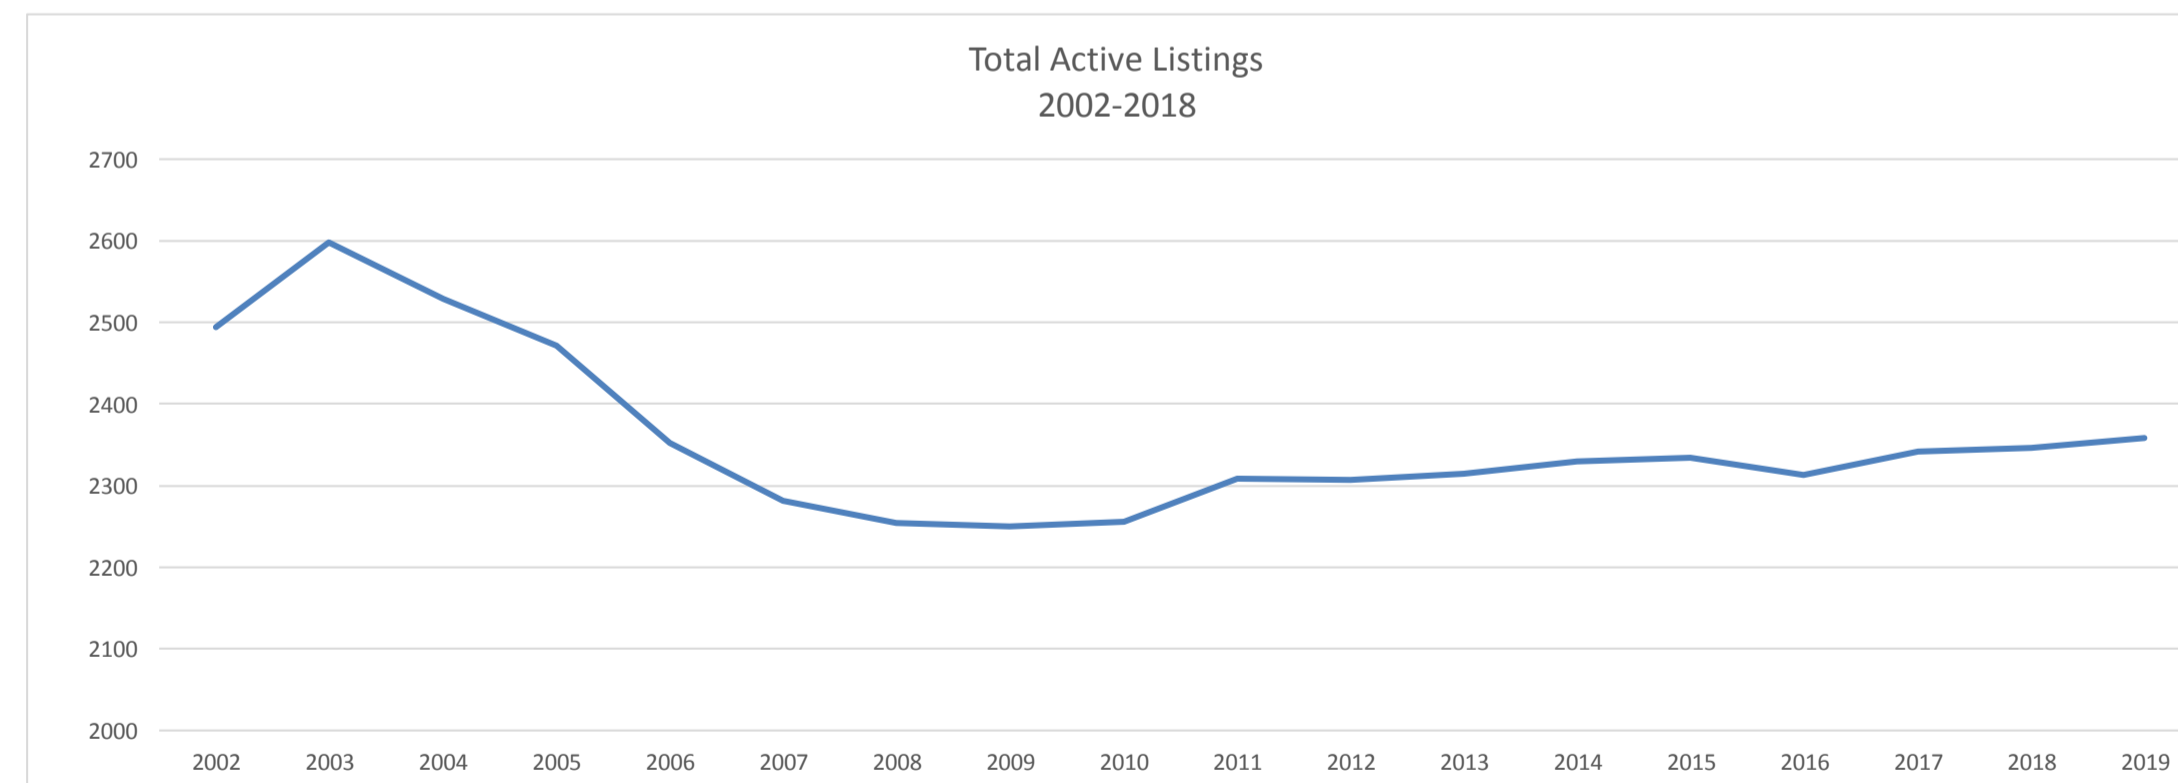

* clarification of definition led to database cleanup/changes in early 2006

**effective 2011 - Trip Outfitters are included in the Accommodations category if they do overnight trips.

*** change in Tourism Region structure in 2009

+ many vacation home rentals report a single cabin; that data is included in the overall average

corrected the 2012 numbers in July 2013 due to data entry error in original 2012 report