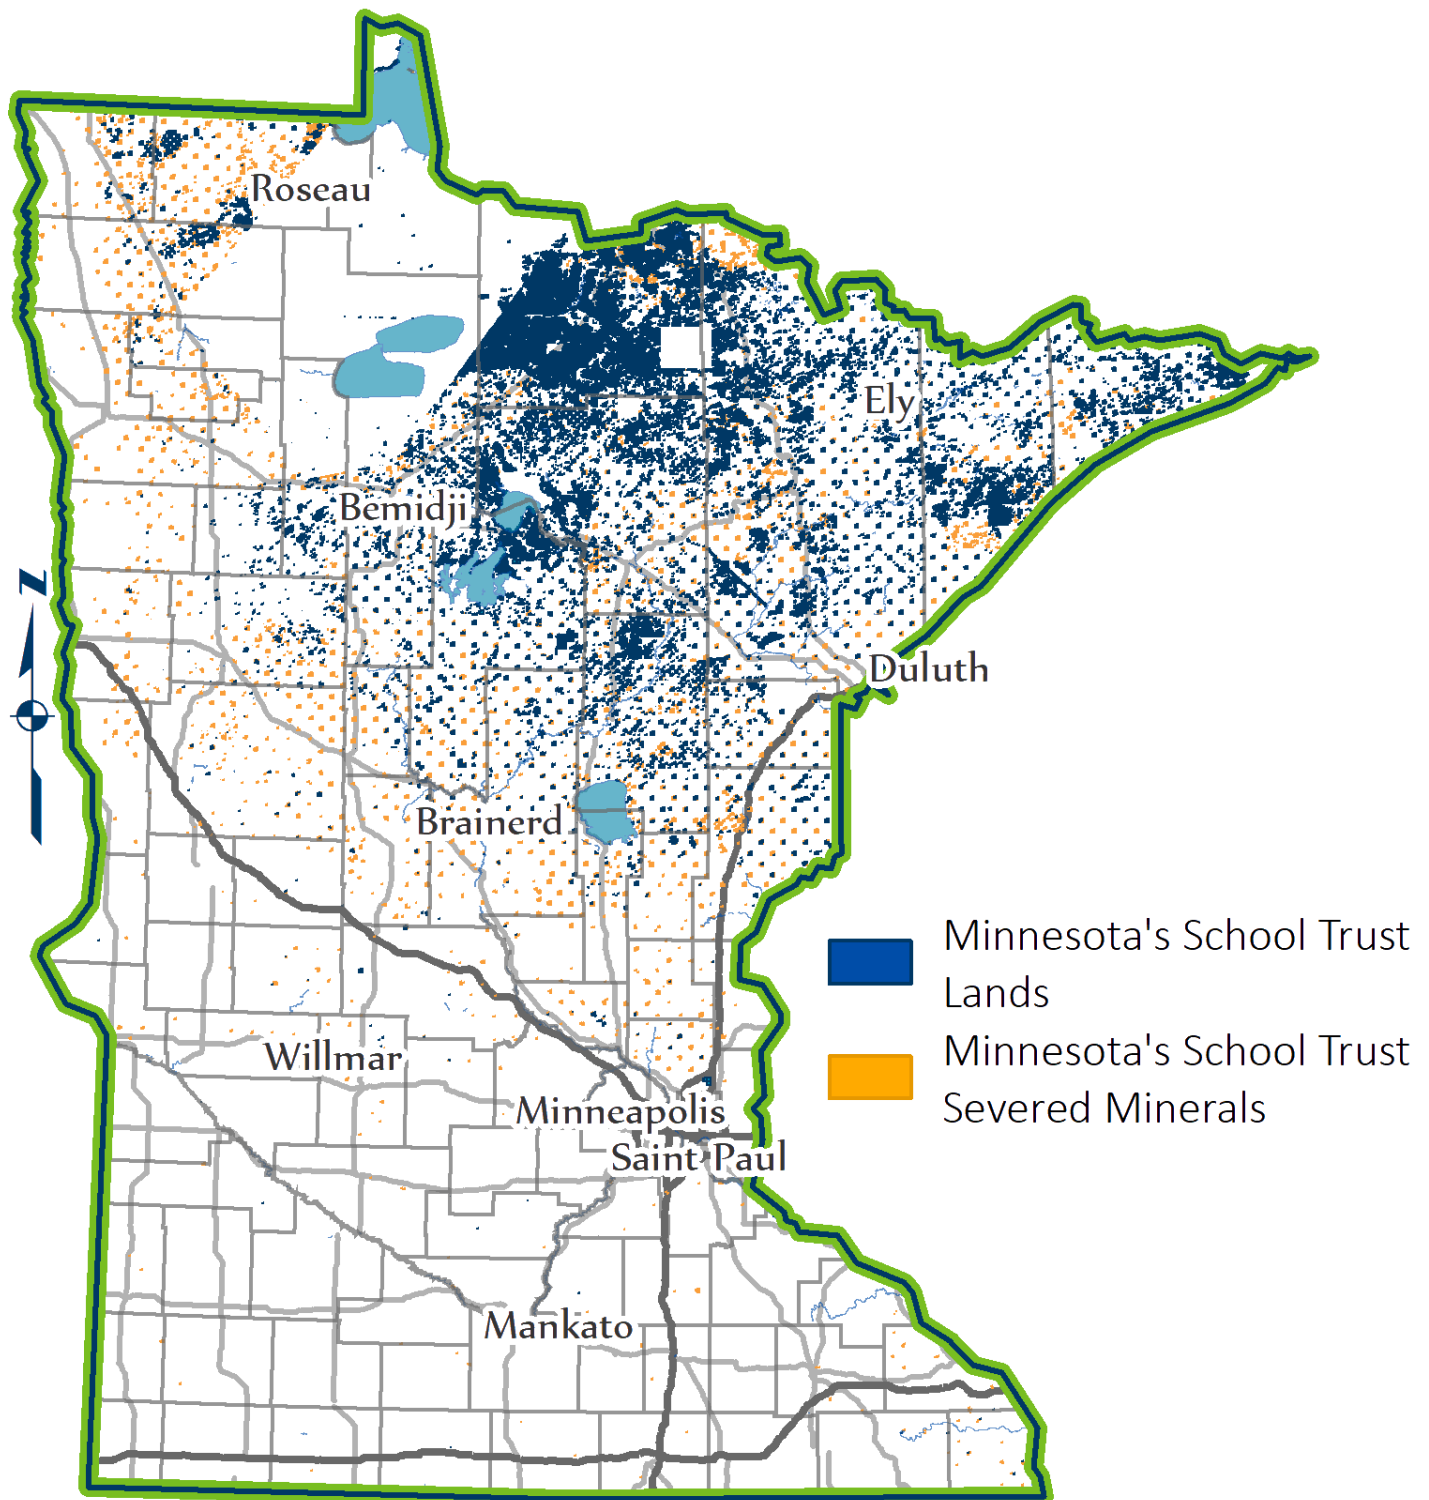

m MINNESOTA SCHOOL TRUST LANDS

Minnesota's school trust lands total 2.5 million acres. Additionally, the state holds approximately one million acres of school trust lands severed mineral interests. More than two million acres, or 92%, of Minnesota's school trust lands are located in ten northern Minnesota counties. The remaining school trust lands are dispersed through other parts of the state, with less than 500 acres remaining in the southern third of the state. Much of the land is intermingled with county, federal, tribal, private, and other state lands.