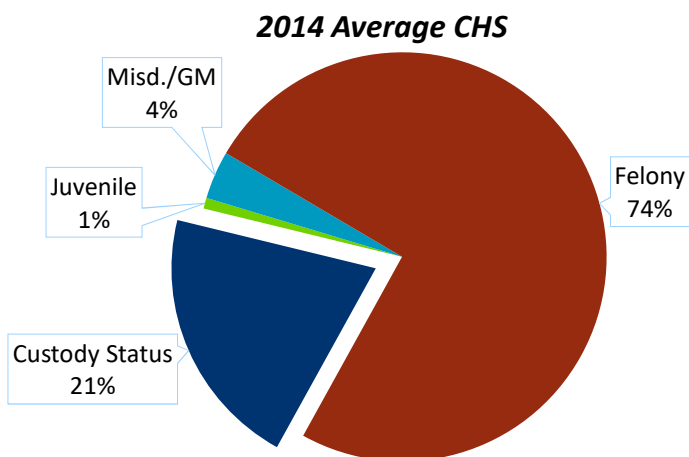

Reasons for Presumptive Prison by Race/Ethnicity, Guidelines Years 2010 - 2014

06/07/2018

Minn. Sentencing Guidelines Commission Staff Presentation

Four Components of Minnesota's Criminal History Score: Felony Criminal History