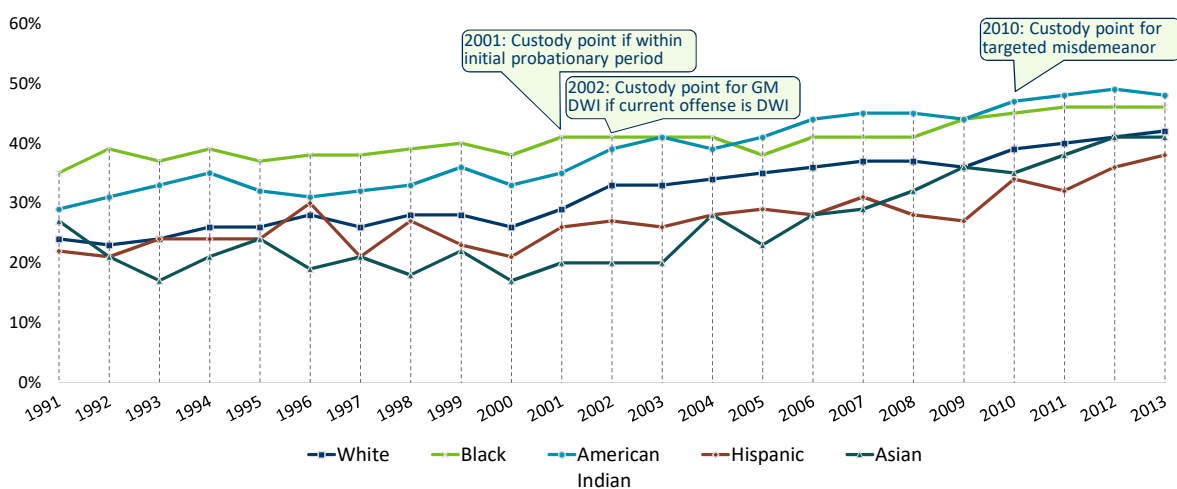

Reasons for Presumptive Prison by Race/Ethnicity, Guidelines Years 2010 - 2014

06/07/2018

Minn. Sentencing Guidelines Commission Staff Presentation

Four Components of Minnesota's Criminal History Score: Felony Criminal History

06/07/2018

Minn. Sentencing Guidelines Commission Staff Presentation

Percentage with Custody Status Point by Race/Ethnicity: Guidelines Years 1991-2013

06/07/2018

Minn. Sentencing Guidelines Commission Staff Presentation