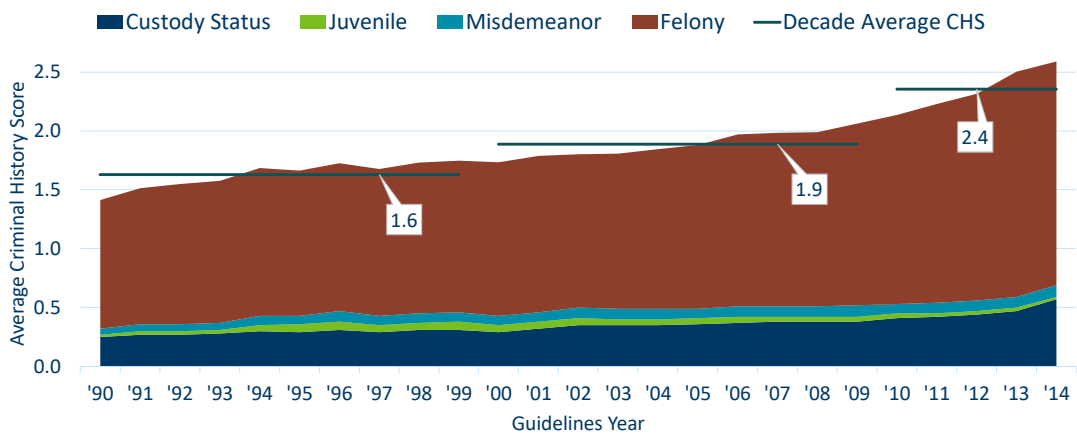

MINNESOTA SENTENCING GUIDELINES COMMISSION

Criminal History Score Review

MSGC Staff Presentation

June 7, 2018

06/07/2018

Minn. Sentencing Guidelines Commission Staff Presentation

Average Criminal History Scores Have Grown Since 1990

06/07/2018

Minn. Sentencing Guidelines Commission Staff Presentation

Percentage with Criminal History Score 0 has Dropped

06/07/2018

Minn. Sentencing Guidelines Commission Staff Presentation

Reasons for Presumptive Prison Varies