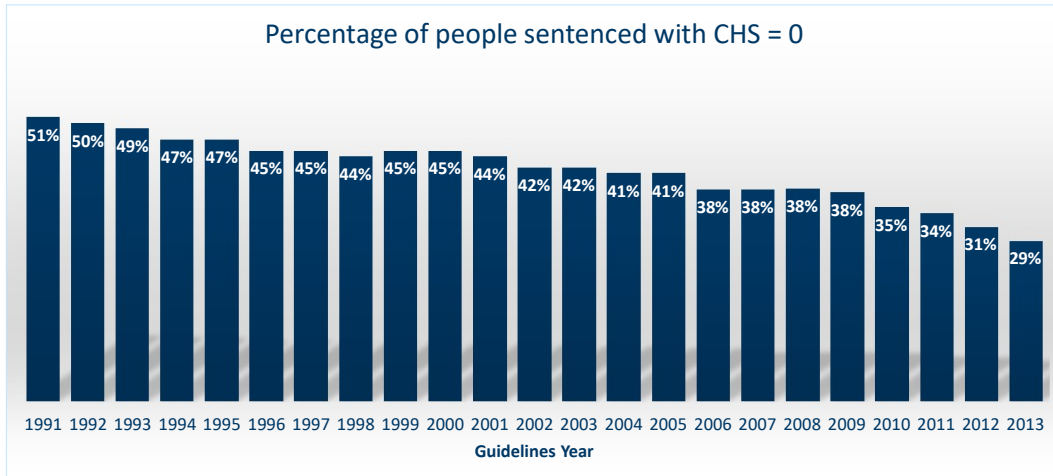

Percentage with Criminal History Score 0 has Dropped