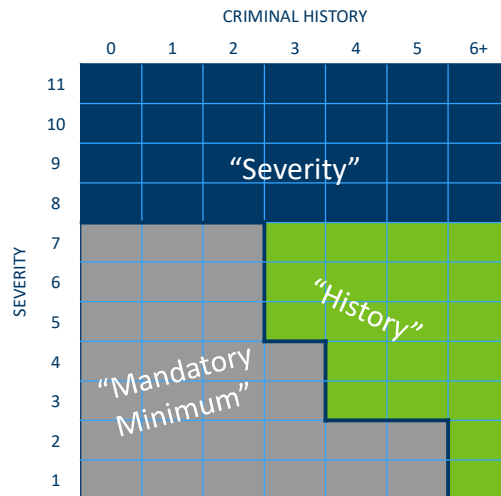

06/07/2018

Minn. Sentencing Guidelines Commission Staff Presentation

Percentage with Criminal History Score 0 has Dropped

06/07/2018

Minn. Sentencing Guidelines Commission Staff Presentation

Reasons for Presumptive Prison Varies

Reasons for Presumptive Prison by Race/Ethnicity, Guidelines Years 2010 - 2014

06/07/2018

Minn. Sentencing Guidelines Commission Staff Presentation

Four Components of Minnesota's Criminal History Score: Felony Criminal History