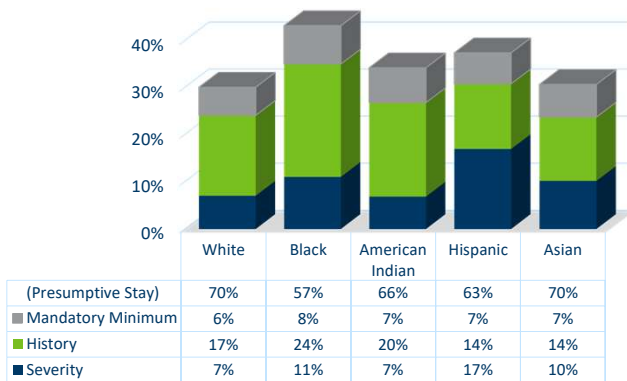

06/07/2018

Minn. Sentencing Guidelines Commission Staff Presentation

Percentage with Criminal History Score 0 has Dropped

06/07/2018

Minn. Sentencing Guidelines Commission Staff Presentation

Reasons for Presumptive Prison Varies

Reasons for Presumptive Prison by Race/Ethnicity, Guidelines Years 2010 - 2014

06/07/2018

Minn. Sentencing Guidelines Commission Staff Presentation

Four Components of Minnesota's Criminal History Score: Felony Criminal History