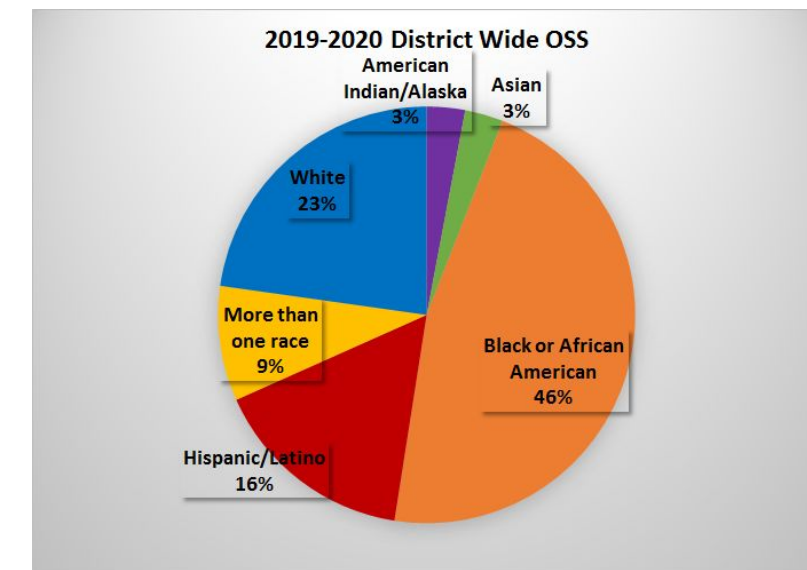

Percentage of OSS Students Broken Down by Race/Ethnicity