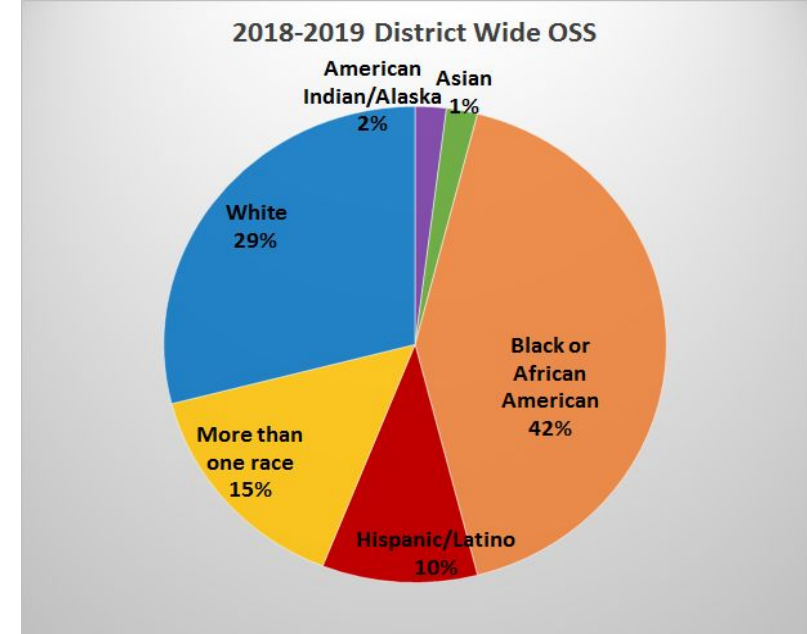

Percentage of OSS Students Broken Down by Race/Ethnicity