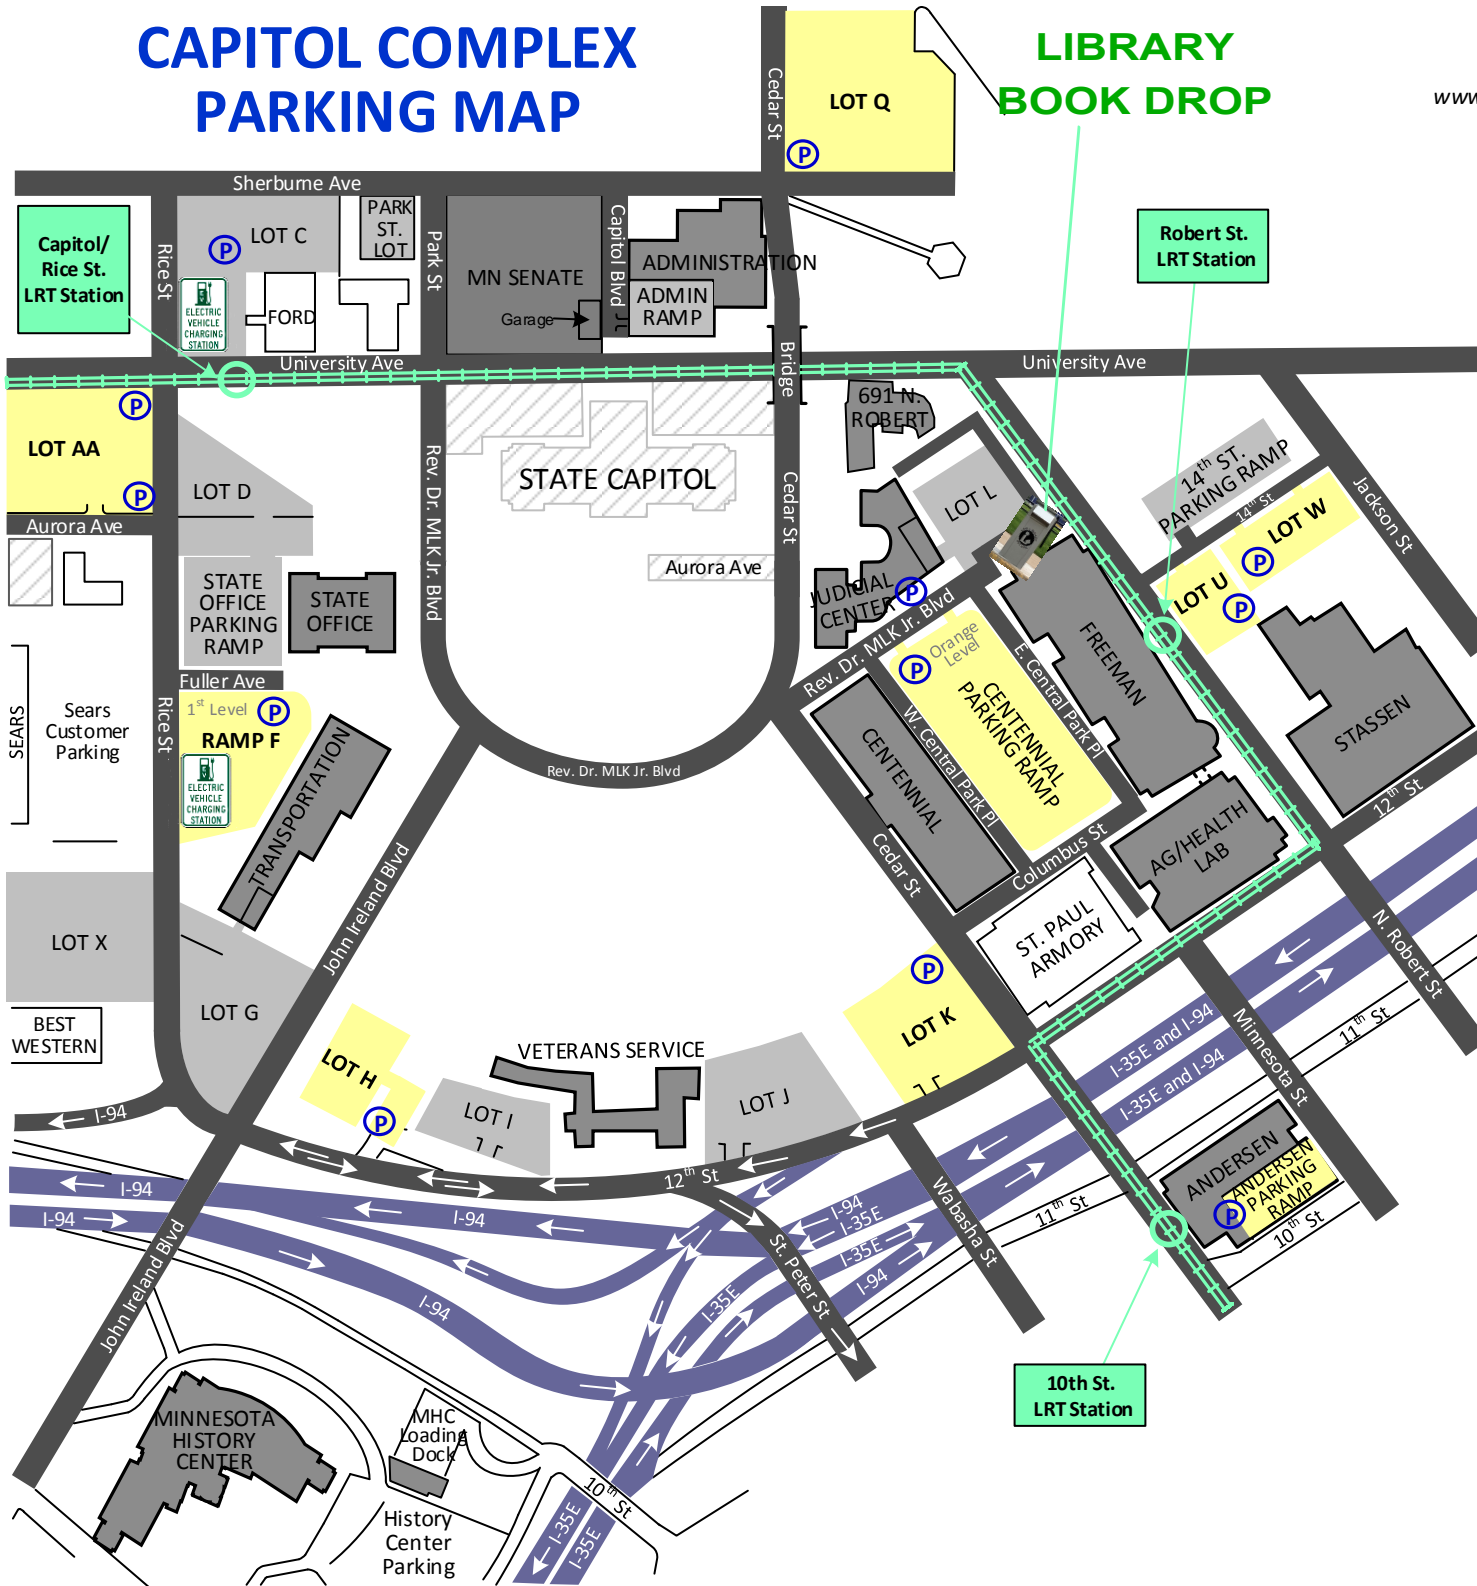

CAPITOL COMPLEX PARKING MAP

**LIBRARY
BOOK DROP**

- ANDERSEN PARKING RAMP** - enter from 10th St and Cedar St
- CENTENNIAL PARKING RAMP, Orange Level** - southeast corner of Rev. Dr. MLK Jr. Blvd and W. Central Park Pl
- LOT AA** - southwest corner of University Ave and Rice St enter from Aurora Ave
- LOT C** - southeast corner of Rice St and University Ave
- LOT H** - northeast corner of 12th St and John Ireland Blvd
- LOT K** - northwest corner of Cedar St and 12th St
- LOT Q** - northeast corner of Cedar St and Sherburne Ave
- LOT U** - southeast corner of N. Robert St and 14th St
- LOT W** - southwest corner of 14th St and Jackson St
- MINNESOTA SENATE BUILDING GARAGE, Ground Level** - enter from Capitol Blvd, off of Sherburne Ave - Public Disability Parking only
- RAMP F, 1st Level** - enter from Fuller Ave, off of Rice St
- REV. DR. MLK JR. BLVD** - parking on either side of the street

 Electric Vehicle charging station
 Metro Green Line Light Rail
 Pay station for public metered parking