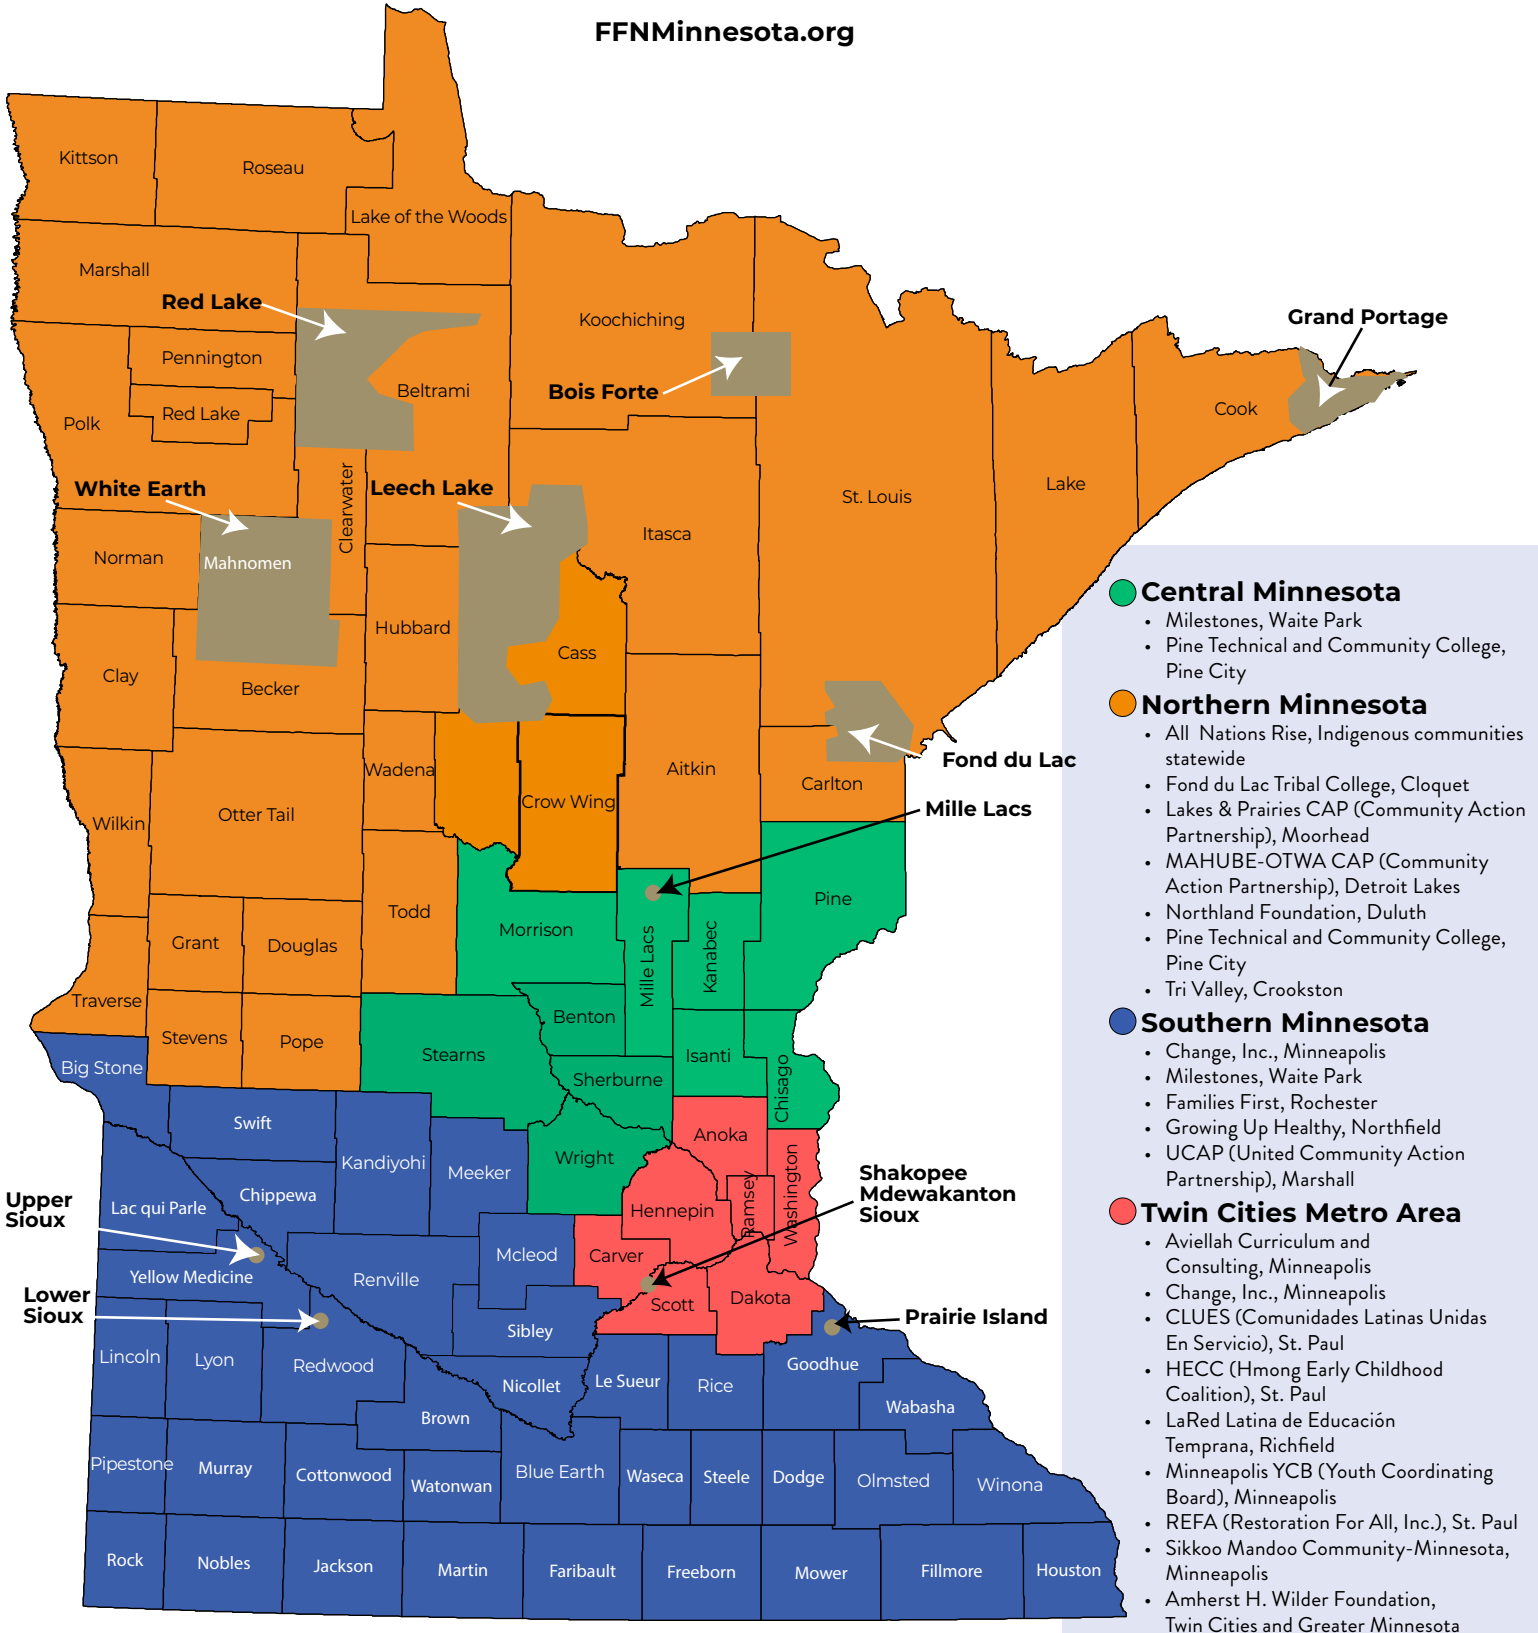

**Family,
Friend and
Neighbor**
minnesota

Family, Friend and Neighbor Navigator Locations Map and Contact List

FFNMinnesota.org

- Central Minnesota**
 - Milestones, Waite Park
 - Pine Technical and Community College, Pine City
- Northern Minnesota**
 - All Nations Rise, Indigenous communities statewide
 - Fond du Lac Tribal College, Cloquet
 - Lakes & Prairies CAP (Community Action Partnership), Moorhead
 - MAHUBE-OTWA CAP (Community Action Partnership), Detroit Lakes
 - Northland Foundation, Duluth
 - Pine Technical and Community College, Pine City
 - Tri Valley, Crookston
- Southern Minnesota**
 - Change, Inc., Minneapolis
 - Milestones, Waite Park
 - Families First, Rochester
 - Growing Up Healthy, Northfield
 - UCAP (United Community Action Partnership), Marshall
- Twin Cities Metro Area**
 - Avillah Curriculum and Consulting, Minneapolis
 - Change, Inc., Minneapolis
 - CLUES (Comunidades Latinas Unidas En Servicio), St. Paul
 - HECC (Hmong Early Childhood Coalition), St. Paul
 - LaRed Latina de Educación Temprana, Richfield
 - Minneapolis YCB (Youth Coordinating Board), Minneapolis
 - REFA (Restoration For All, Inc.), St. Paul
 - Sikkoo Mandoo Community-Minnesota, Minneapolis
 - Amherst H. Wilder Foundation, Twin Cities and Greater Minnesota

- Tribes**
 - Bois Forte • Fond du Lac • Grand Portage • Leech Lake • Lower Sioux • Mille Lacs • Prairie Island • Red Lake • Shakopee Mdewakanton Sioux • Upper Sioux • White Earth

[Go to Contact List](#)