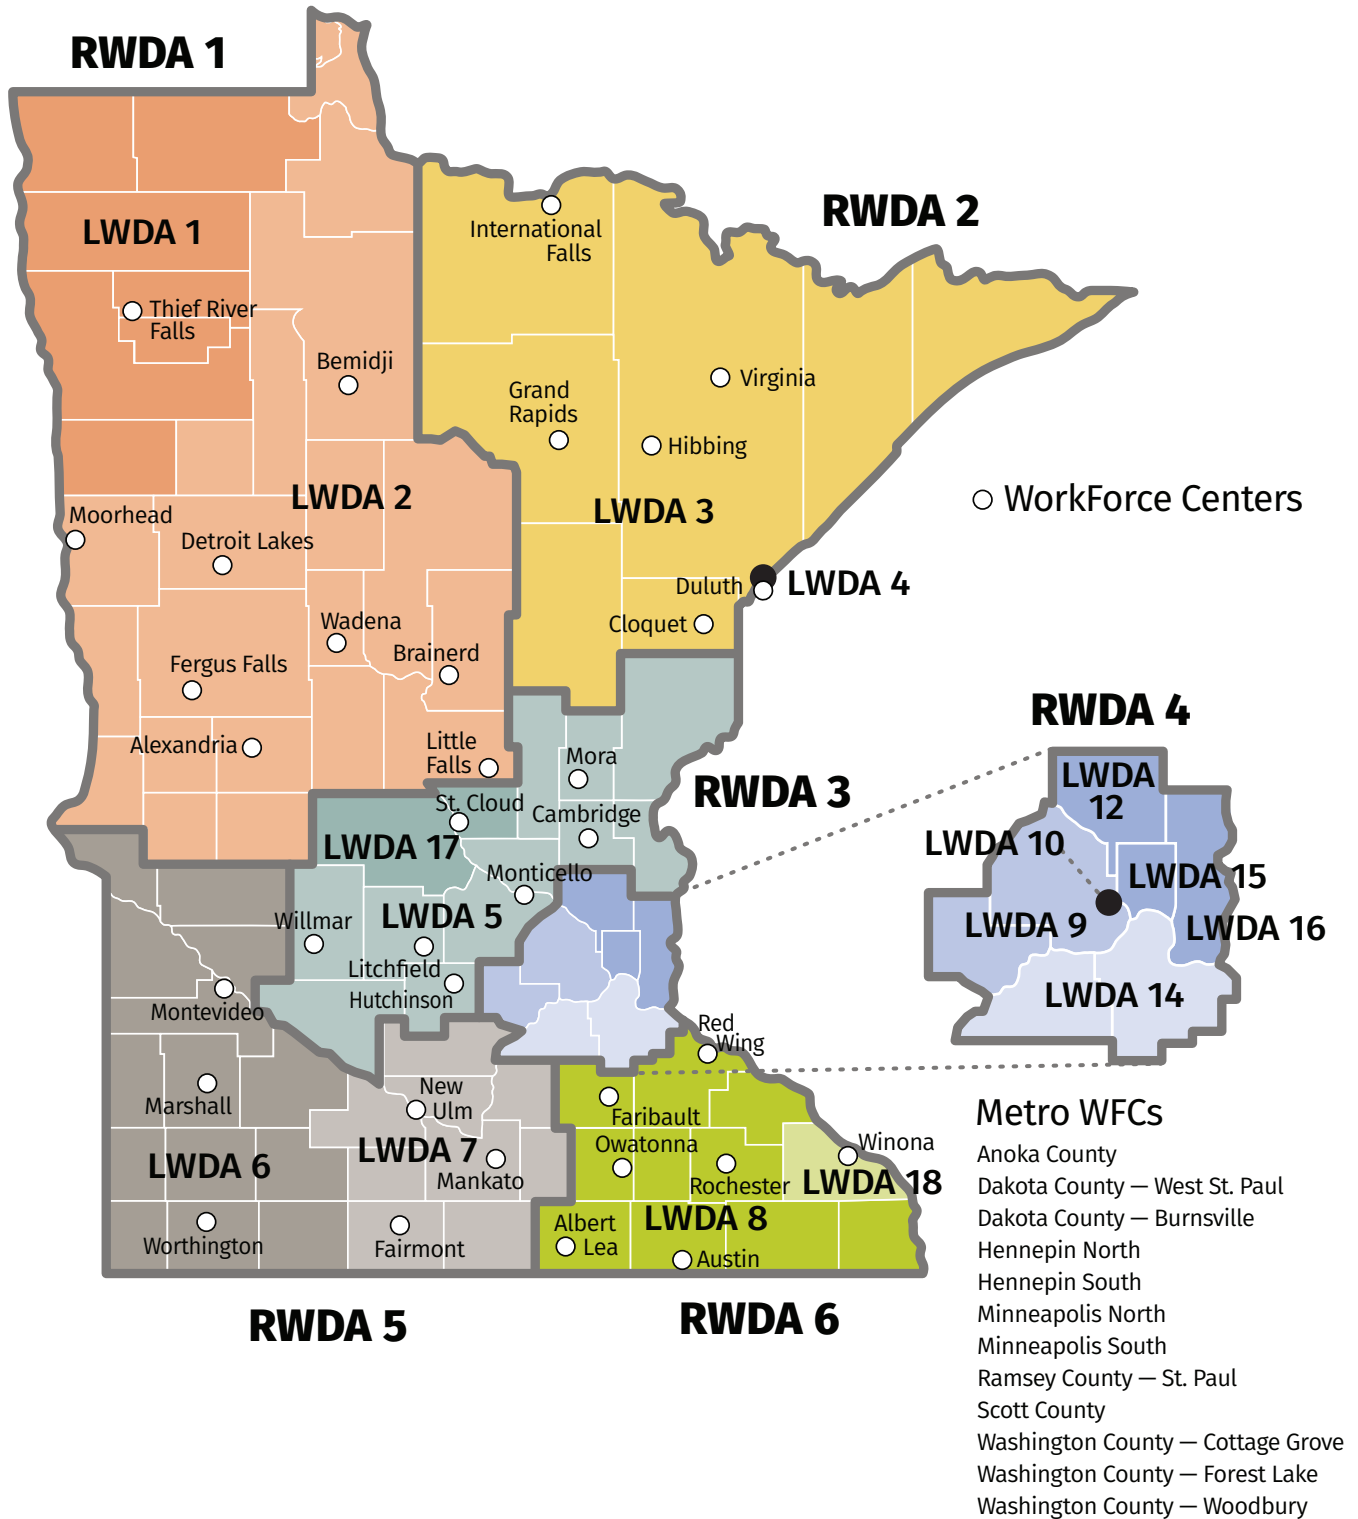

# Regional Workforce Development Area (RWDA)s

## Local Workforce Development Areas (LWDAs)

**RWDA 1**

**LWDA 1**

Thief River Falls

Bemidji

Moorhead

Detroit Lakes

**LWDA 2**

Wadena

Brainerd

Alexandria

Little Falls

**LWDA 17**

St. Cloud

Cambridge

Monticello

Willmar

**LWDA 5**

Litchfield

Hutchinson

Montevideo

Marshall

**LWDA 6**

Worthington