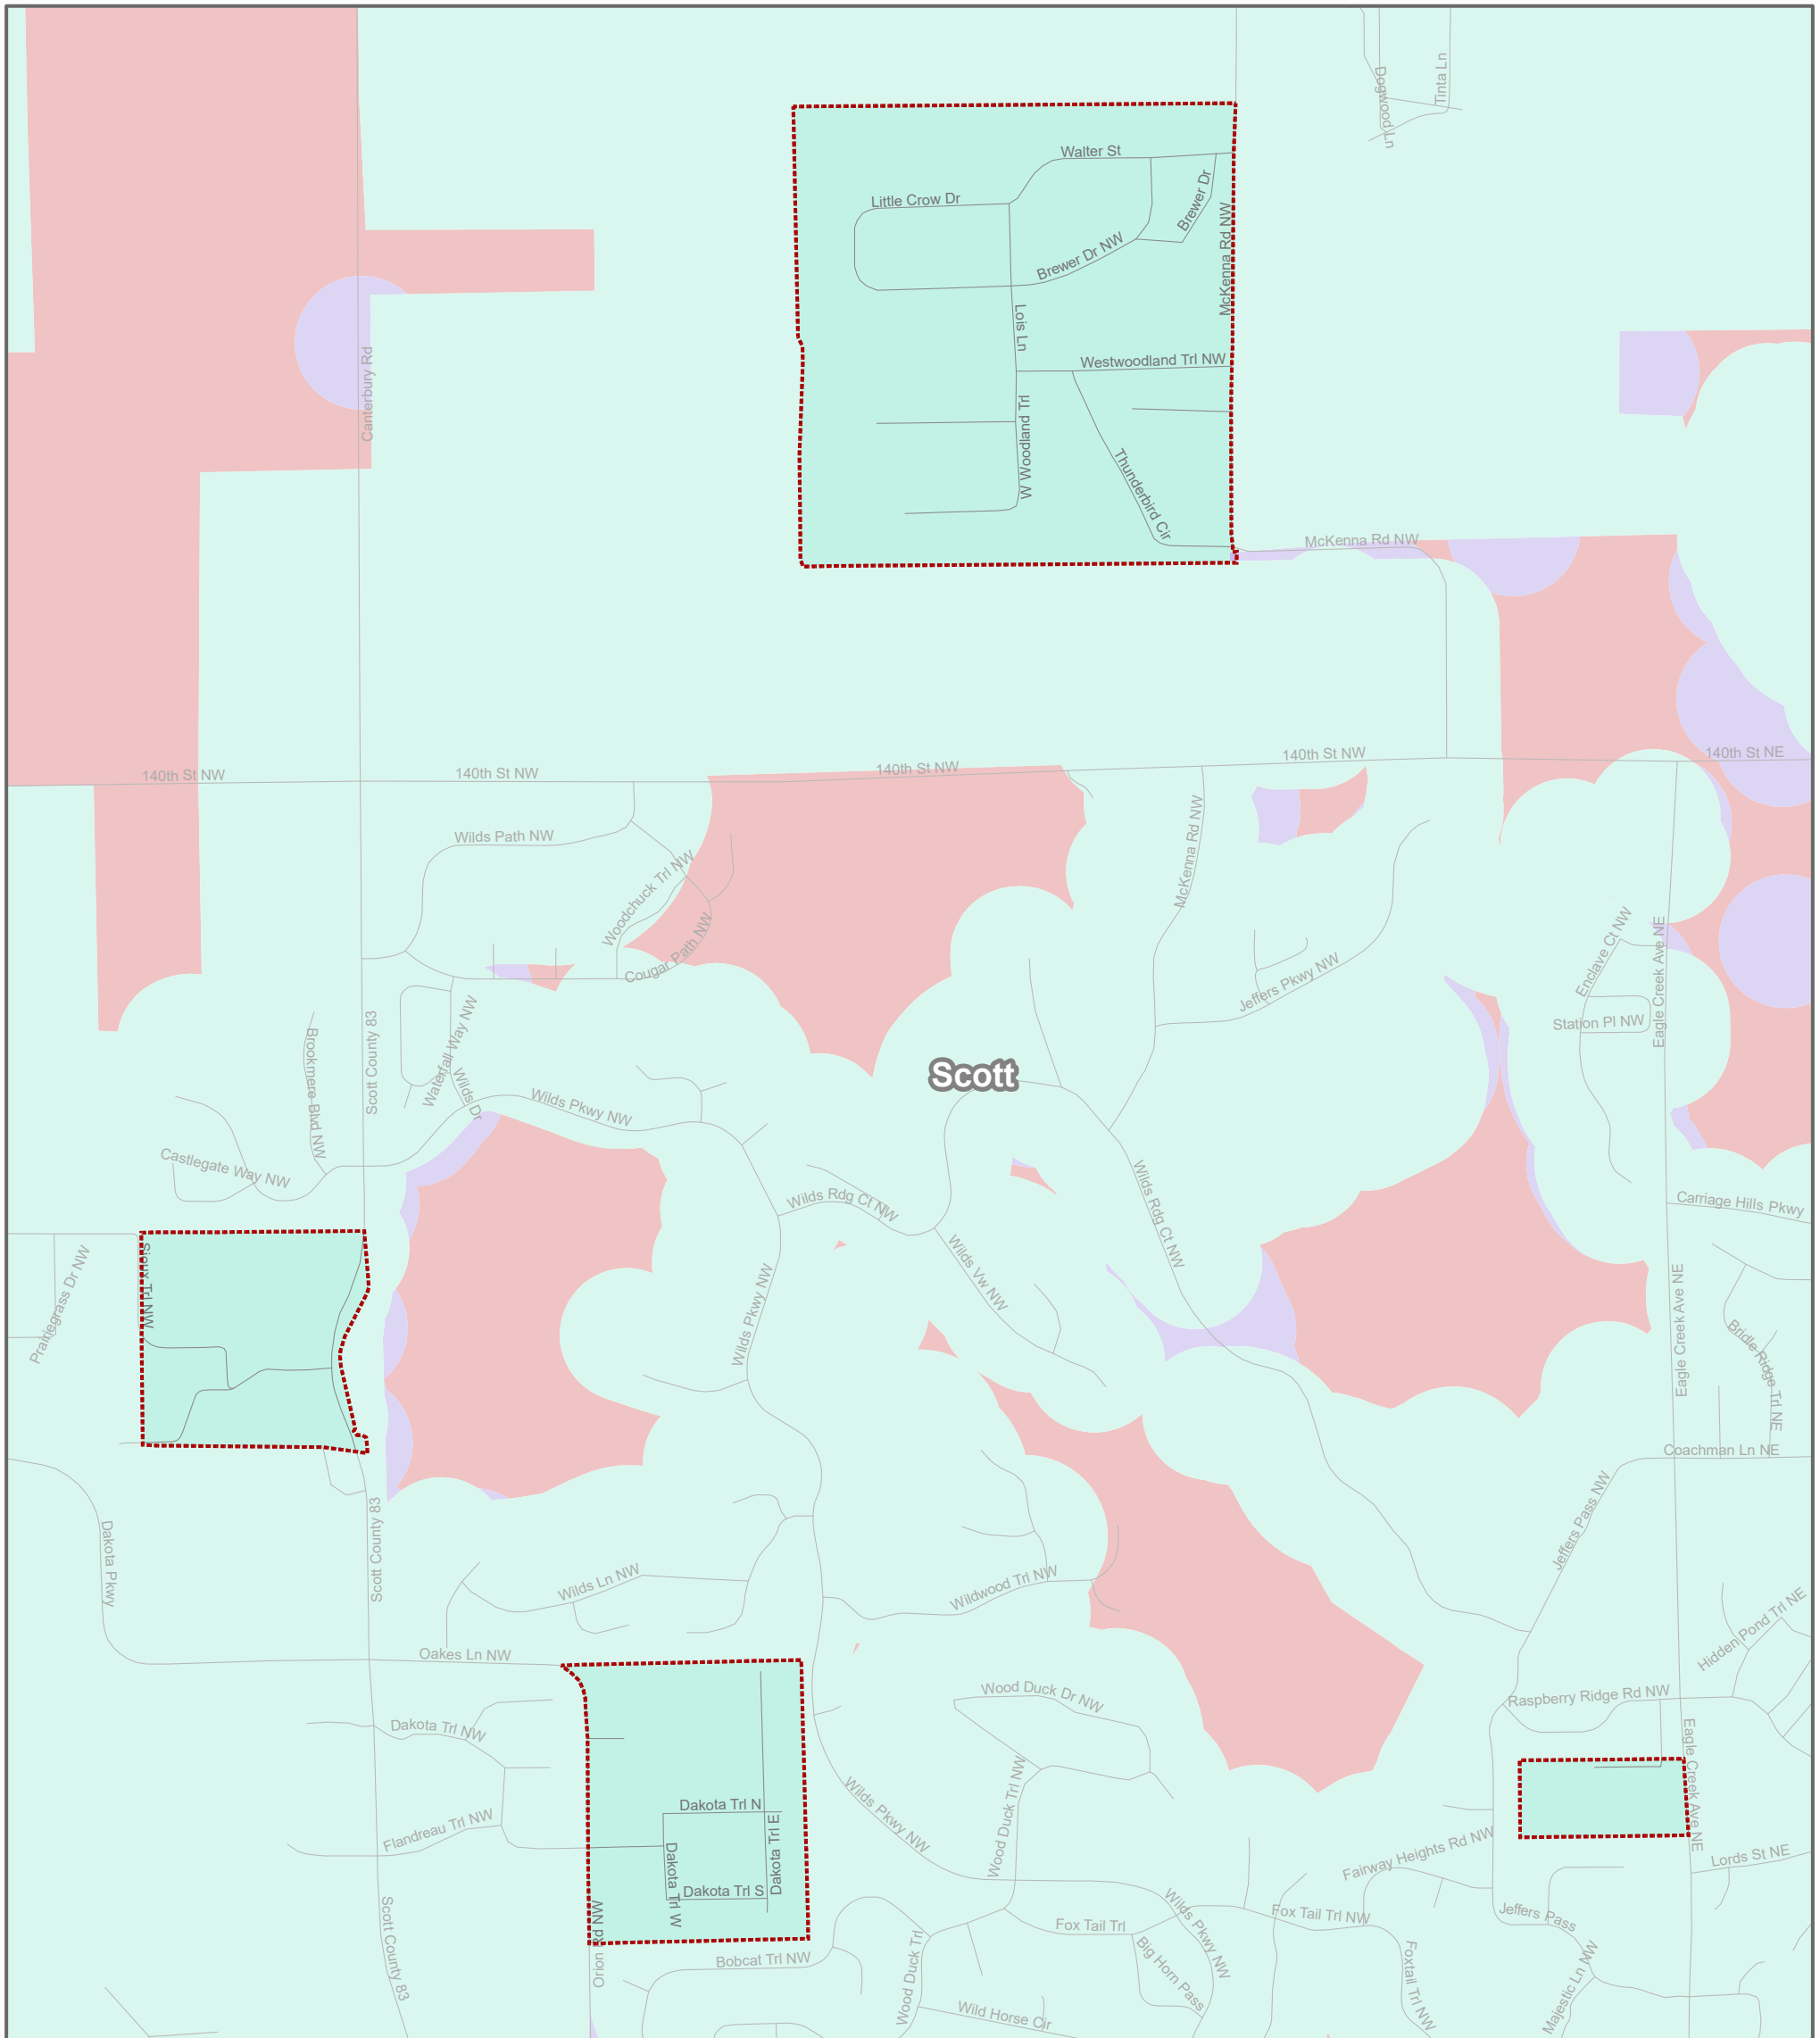

2022 Provider Broadband Service Inventory

Border-to-Border Broadband Development Grant Program

Unserved, Underserved and Served Broadband Areas

SHAKOPEE MDEWAKANTON SIOUX COMMUNITY

mn EMPLOYMENT AND ECONOMIC DEVELOPMENT
OFFICE OF BROADBAND DEVELOPMENT

- Interstate
- US Road
- Local Road
- County Boundary
- Water
- Wireline Broadband of at Least 100M/20M
- Underserved Area
(Wireline Broadband of at Least 25M/3M but less than 100M/20M)
- Unserved Area
(No Wireline Broadband of at Least 25M/3M)

0 0.07 0.15 0.3
miles

This map was prepared by Connected Nation under contract with the Minnesota Department of Employment and Economic Development. The map represents areas of broadband service availability based on provider data submitted to and analyzed by Connected Nation. This data is current as of December 31, 2021.

Additional maps and data are available at <http://mn.gov/deed/programs-services/broadband/maps>

Upon request, this information can be made available in alternate formats for people with disabilities by contacting the DEED Office of Broadband Development at 651-259-7610.