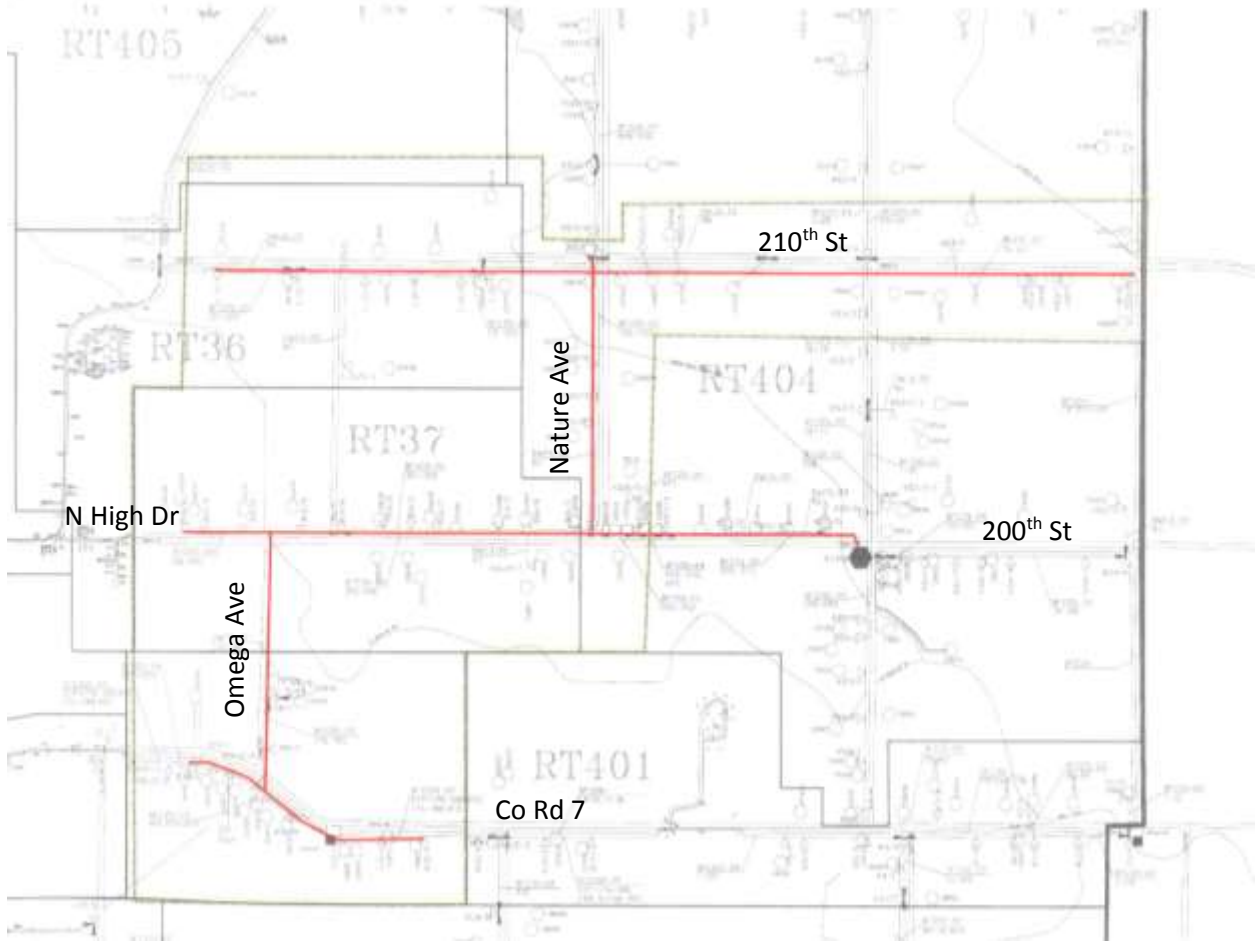

NUTelecom, Inc  
Attachment 1.4  
McLeod County – Hutchinson Township T117N R29W Sections 22, 27, 28, 33

Census Blocks

270859503005001  
270859502001053  
270859502001074  
270859502001187  
270859502001040  
270859502001072  
270859503005005  
270859502001064  
270859502001052  
270859502001057  
270859502001054  
270859502001188  
270859504005000  
270859502001058  
270859502001065  
270859502001063  
270859502001071  
270859502001189  
270859502001066  
270859503005000  
270859502001051  
270859502001079  
270859502001055  
270859503005002  
270859503005003  
270859503005004