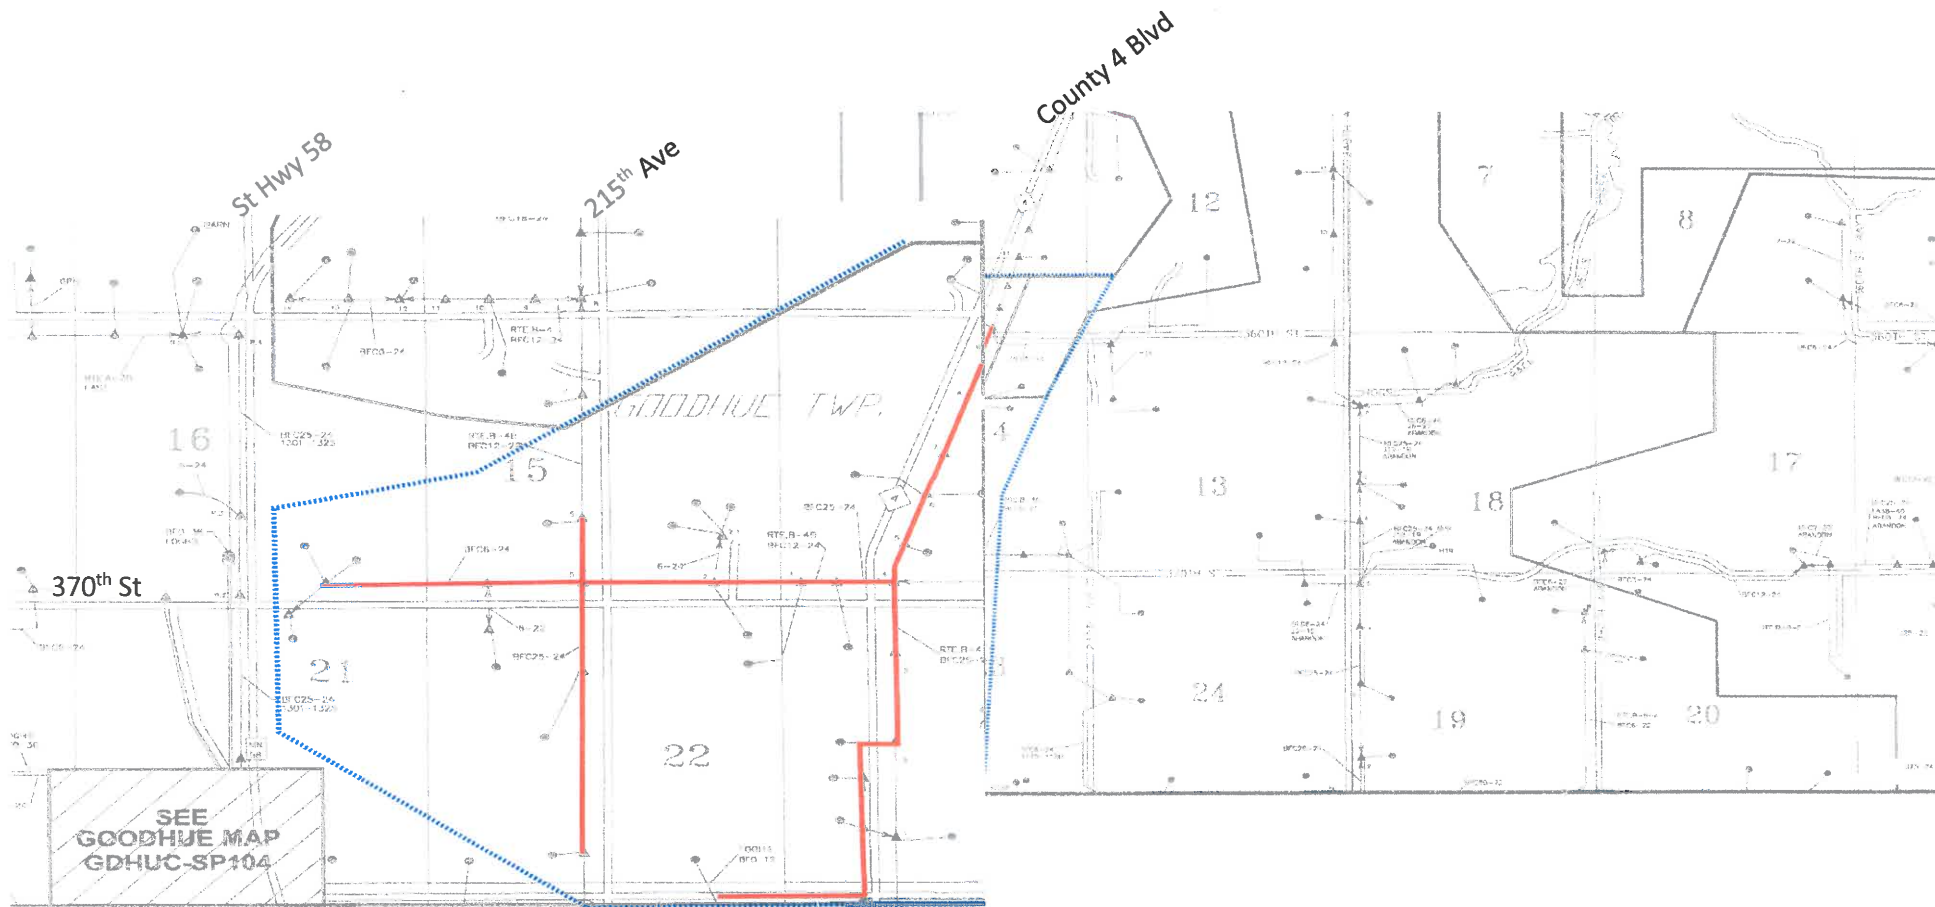

NU Telecom Inc  
Attachment 1.4  
Goodhue County – Goodhue Township T111N R15W Sec 14, 15, 21, 22

Census Blocks

270490804002078  
270490804002060  
270490804002080  
270490804002059  
270490804002077  
270490804002074  
270490804002061  
270490804002073