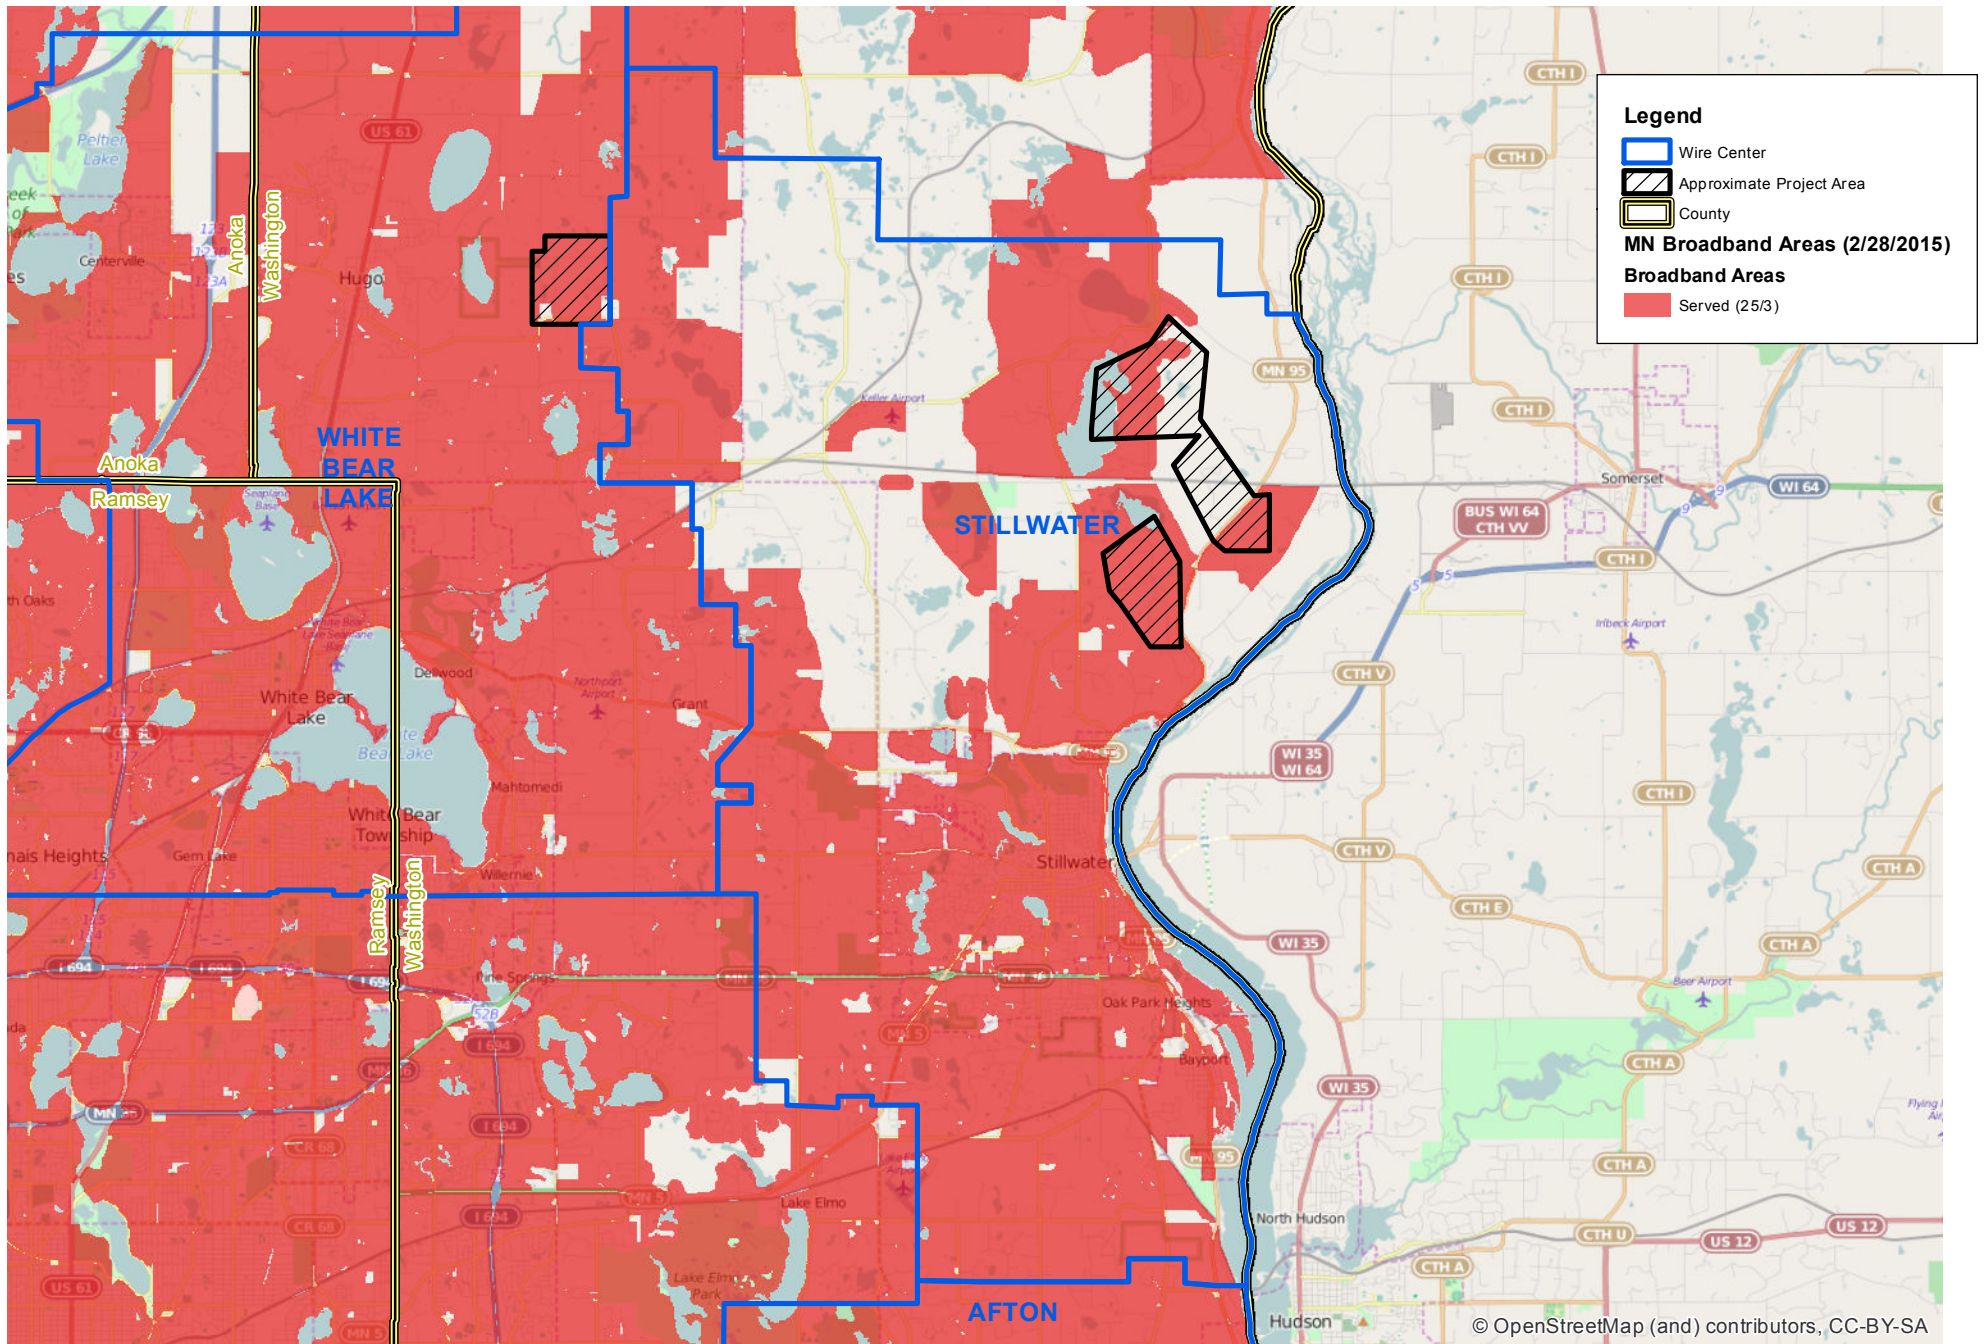

# STILLWATER (STWRMNST) Wire Center Minnesota Border-to-Border Broadband

Attachment 1.4 - Stillwater

© OpenStreetMap (and) contributors, CC-BY-SA