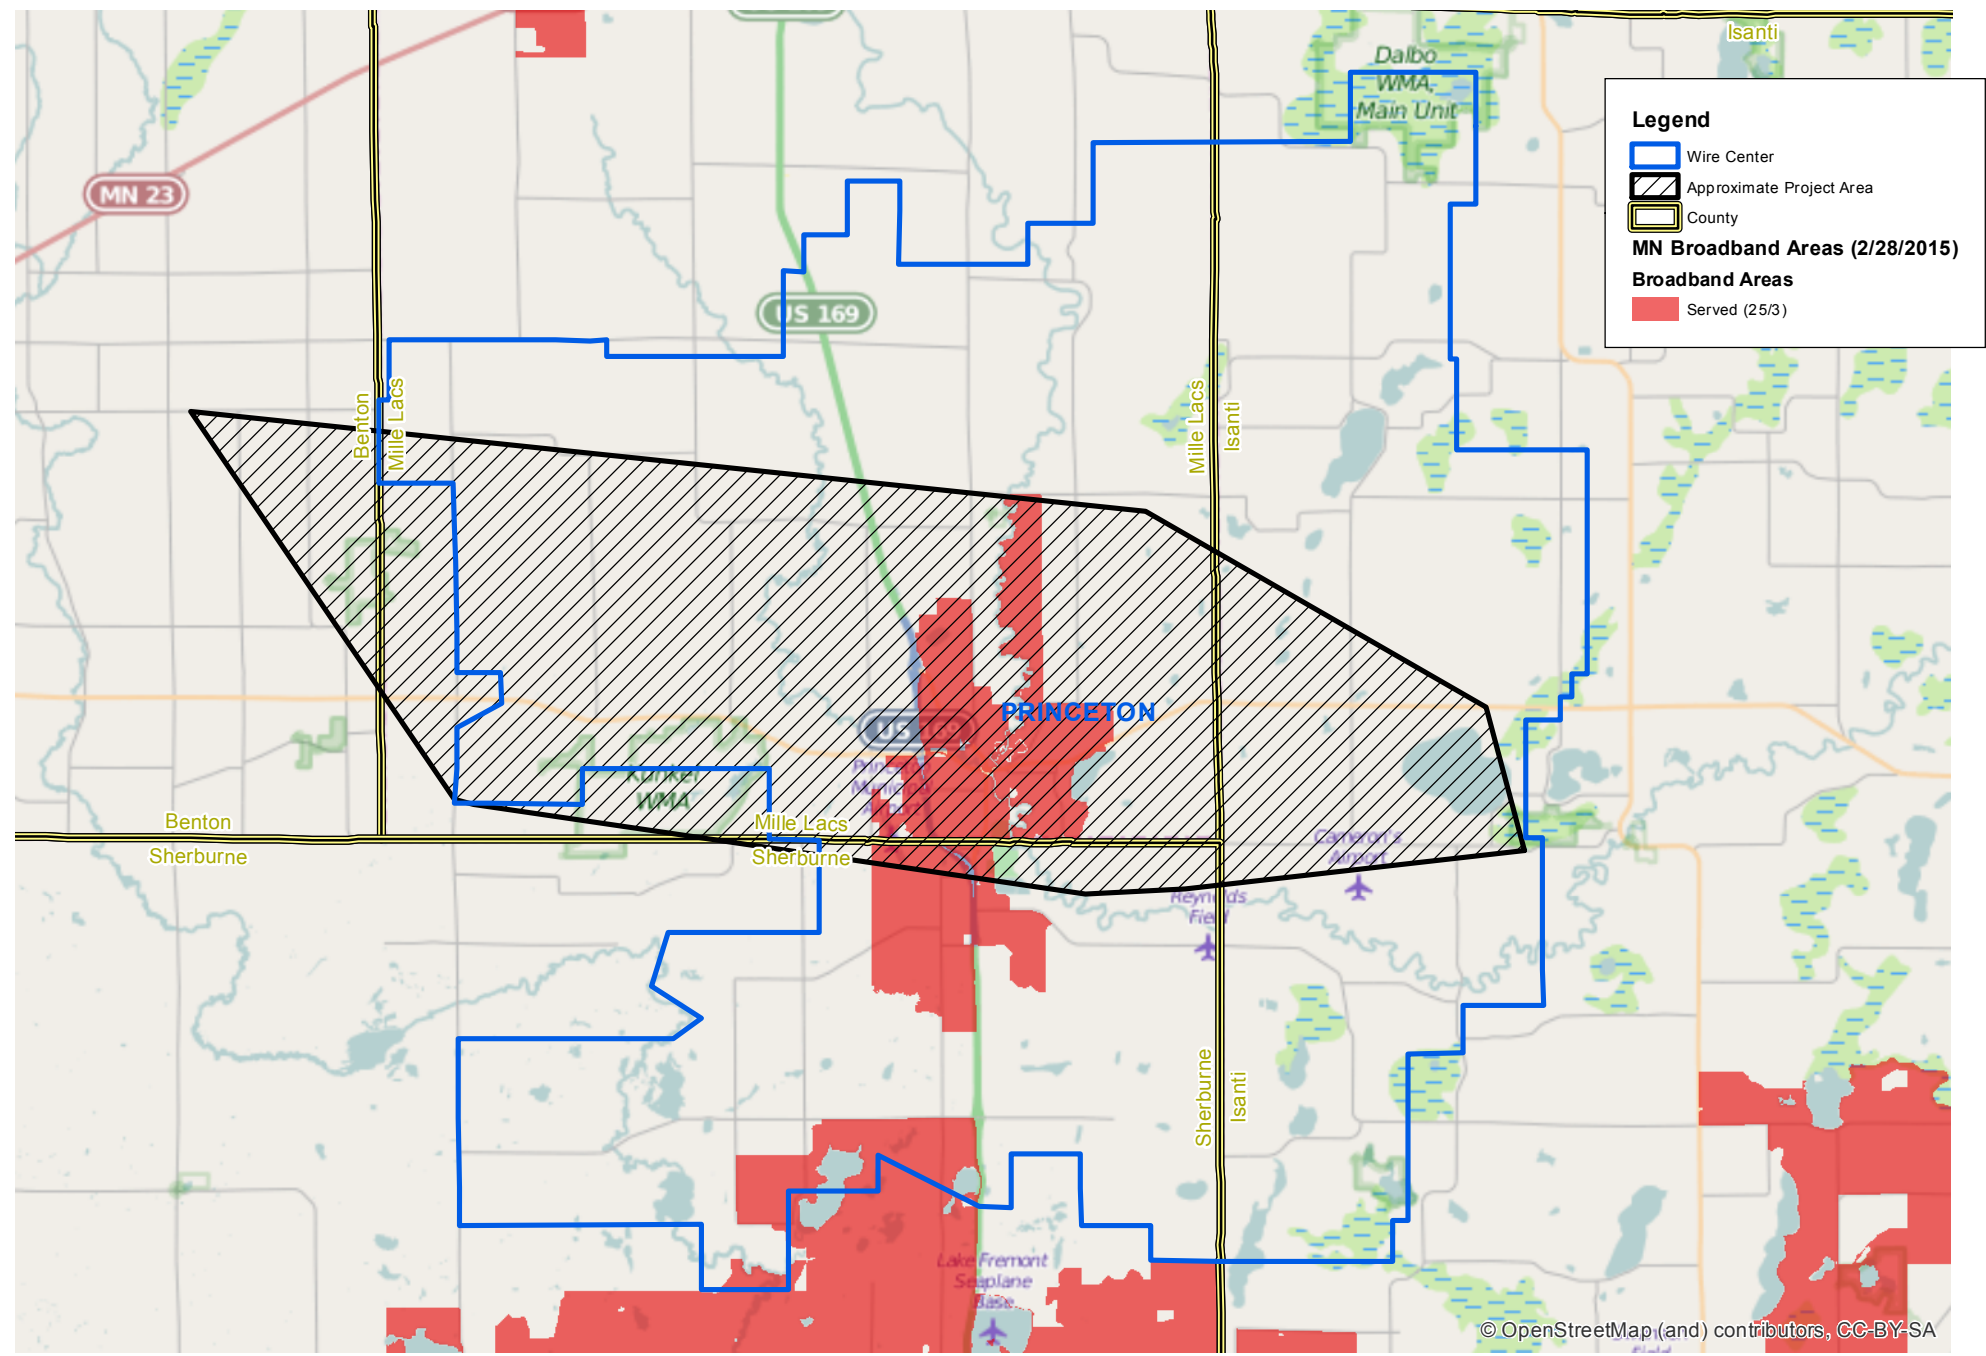

PRINCETON (PRTNMNPR) Wire Center Minnesota Border-to-Border Broadband

Attachment 1.4 - Princeton

Attachment 1.4 - Princeton

Legend

- Wire Center
- Approximate Project Area
- County

MN Broadband Areas (2/28/2015)

Broadband Areas

- Served (25/3)

© OpenStreetMap (and) contributors, CC-BY-SA