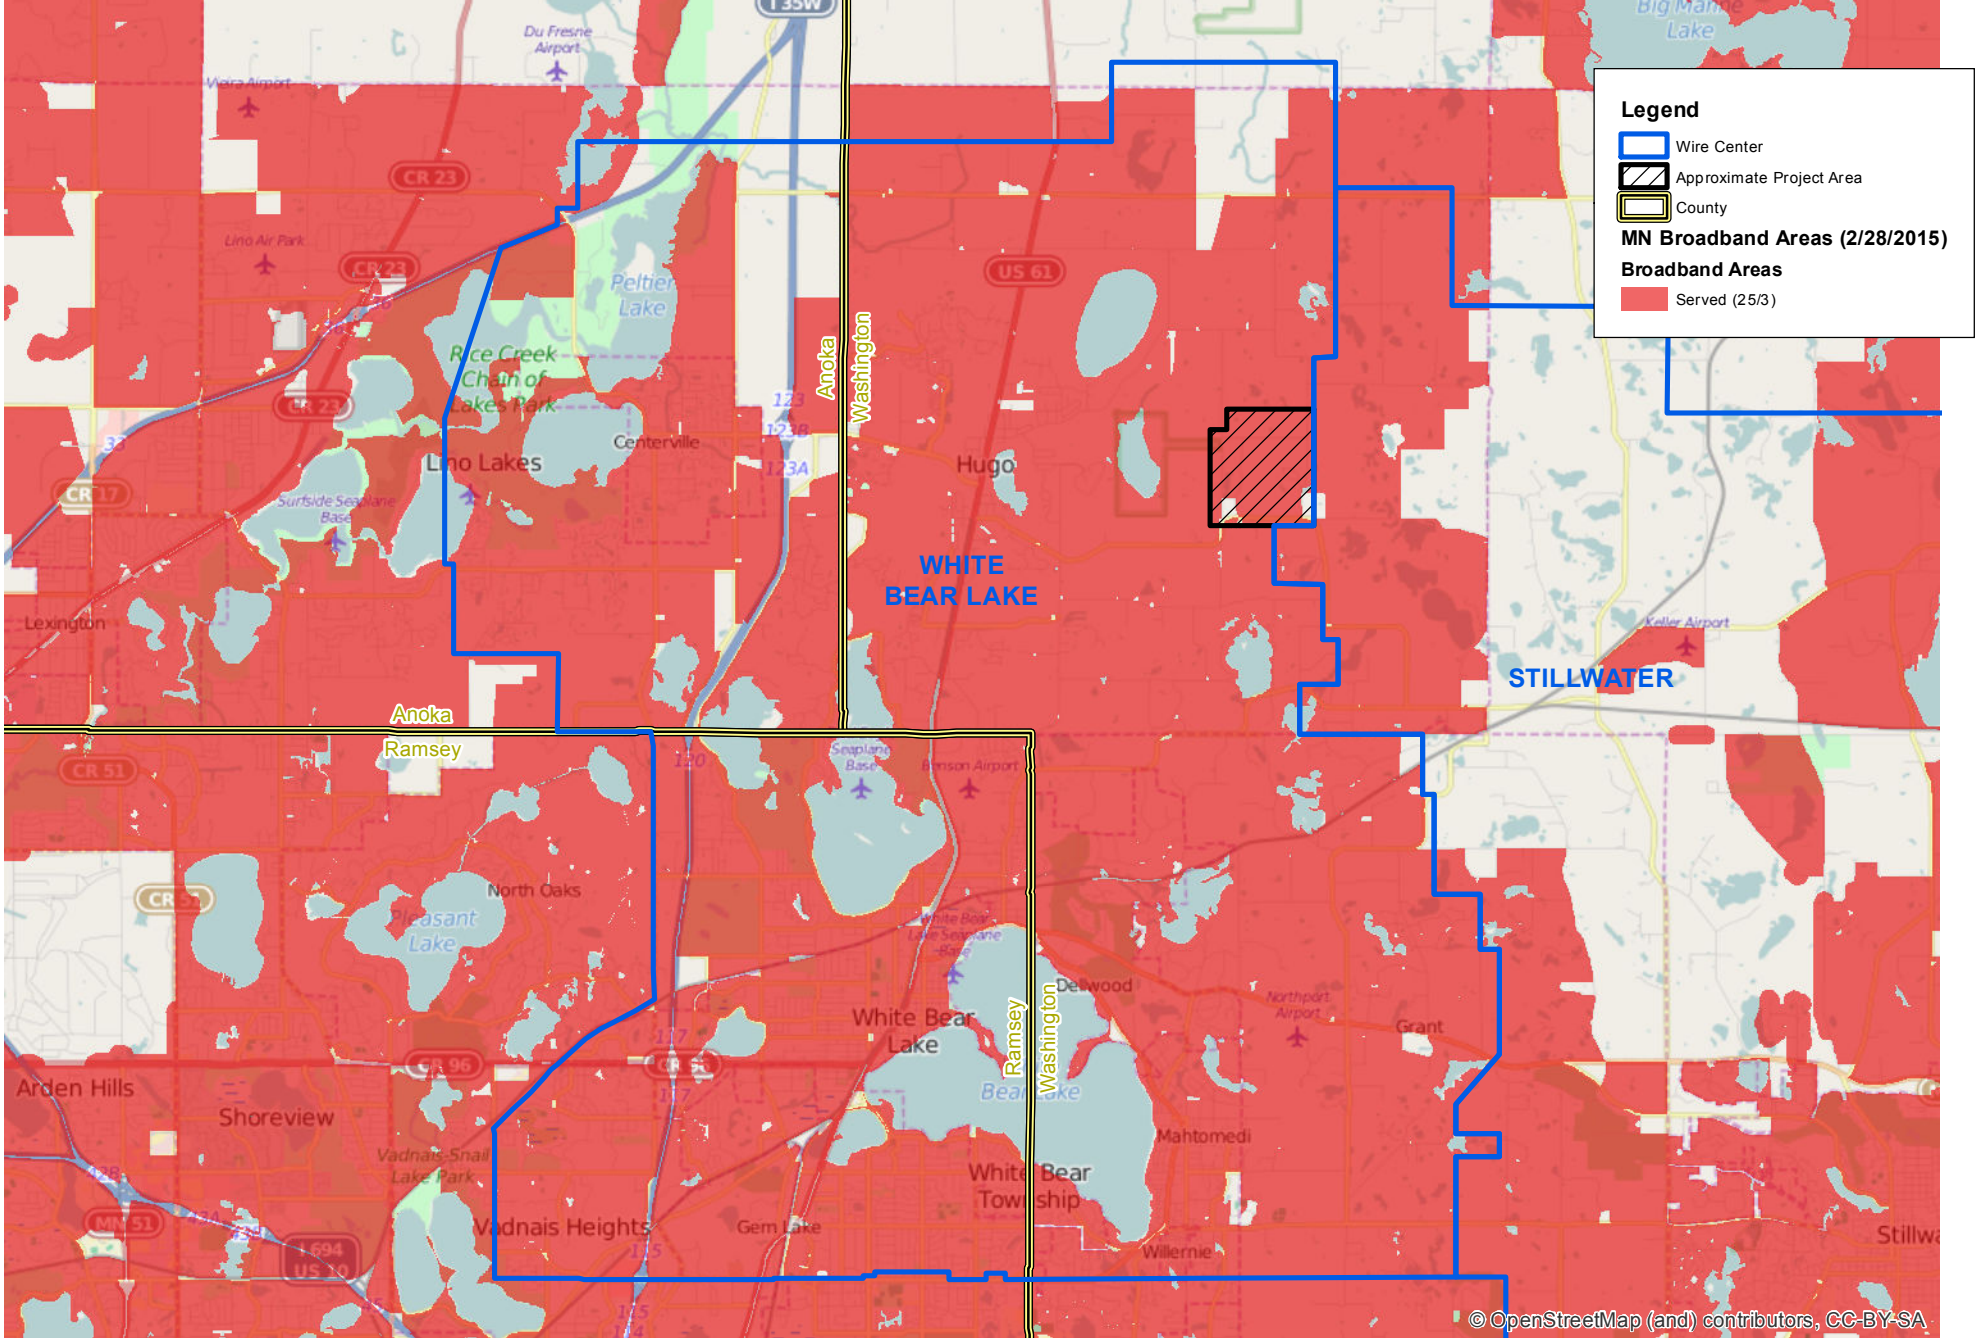

WHITE BEAR LAKE (WBLKMNWB) Wire Center Minnesota Border-to-Border Broadband

Attachment 1.4 - Hugo

© OpenStreetMap (and) contributors, CC-BY-SA