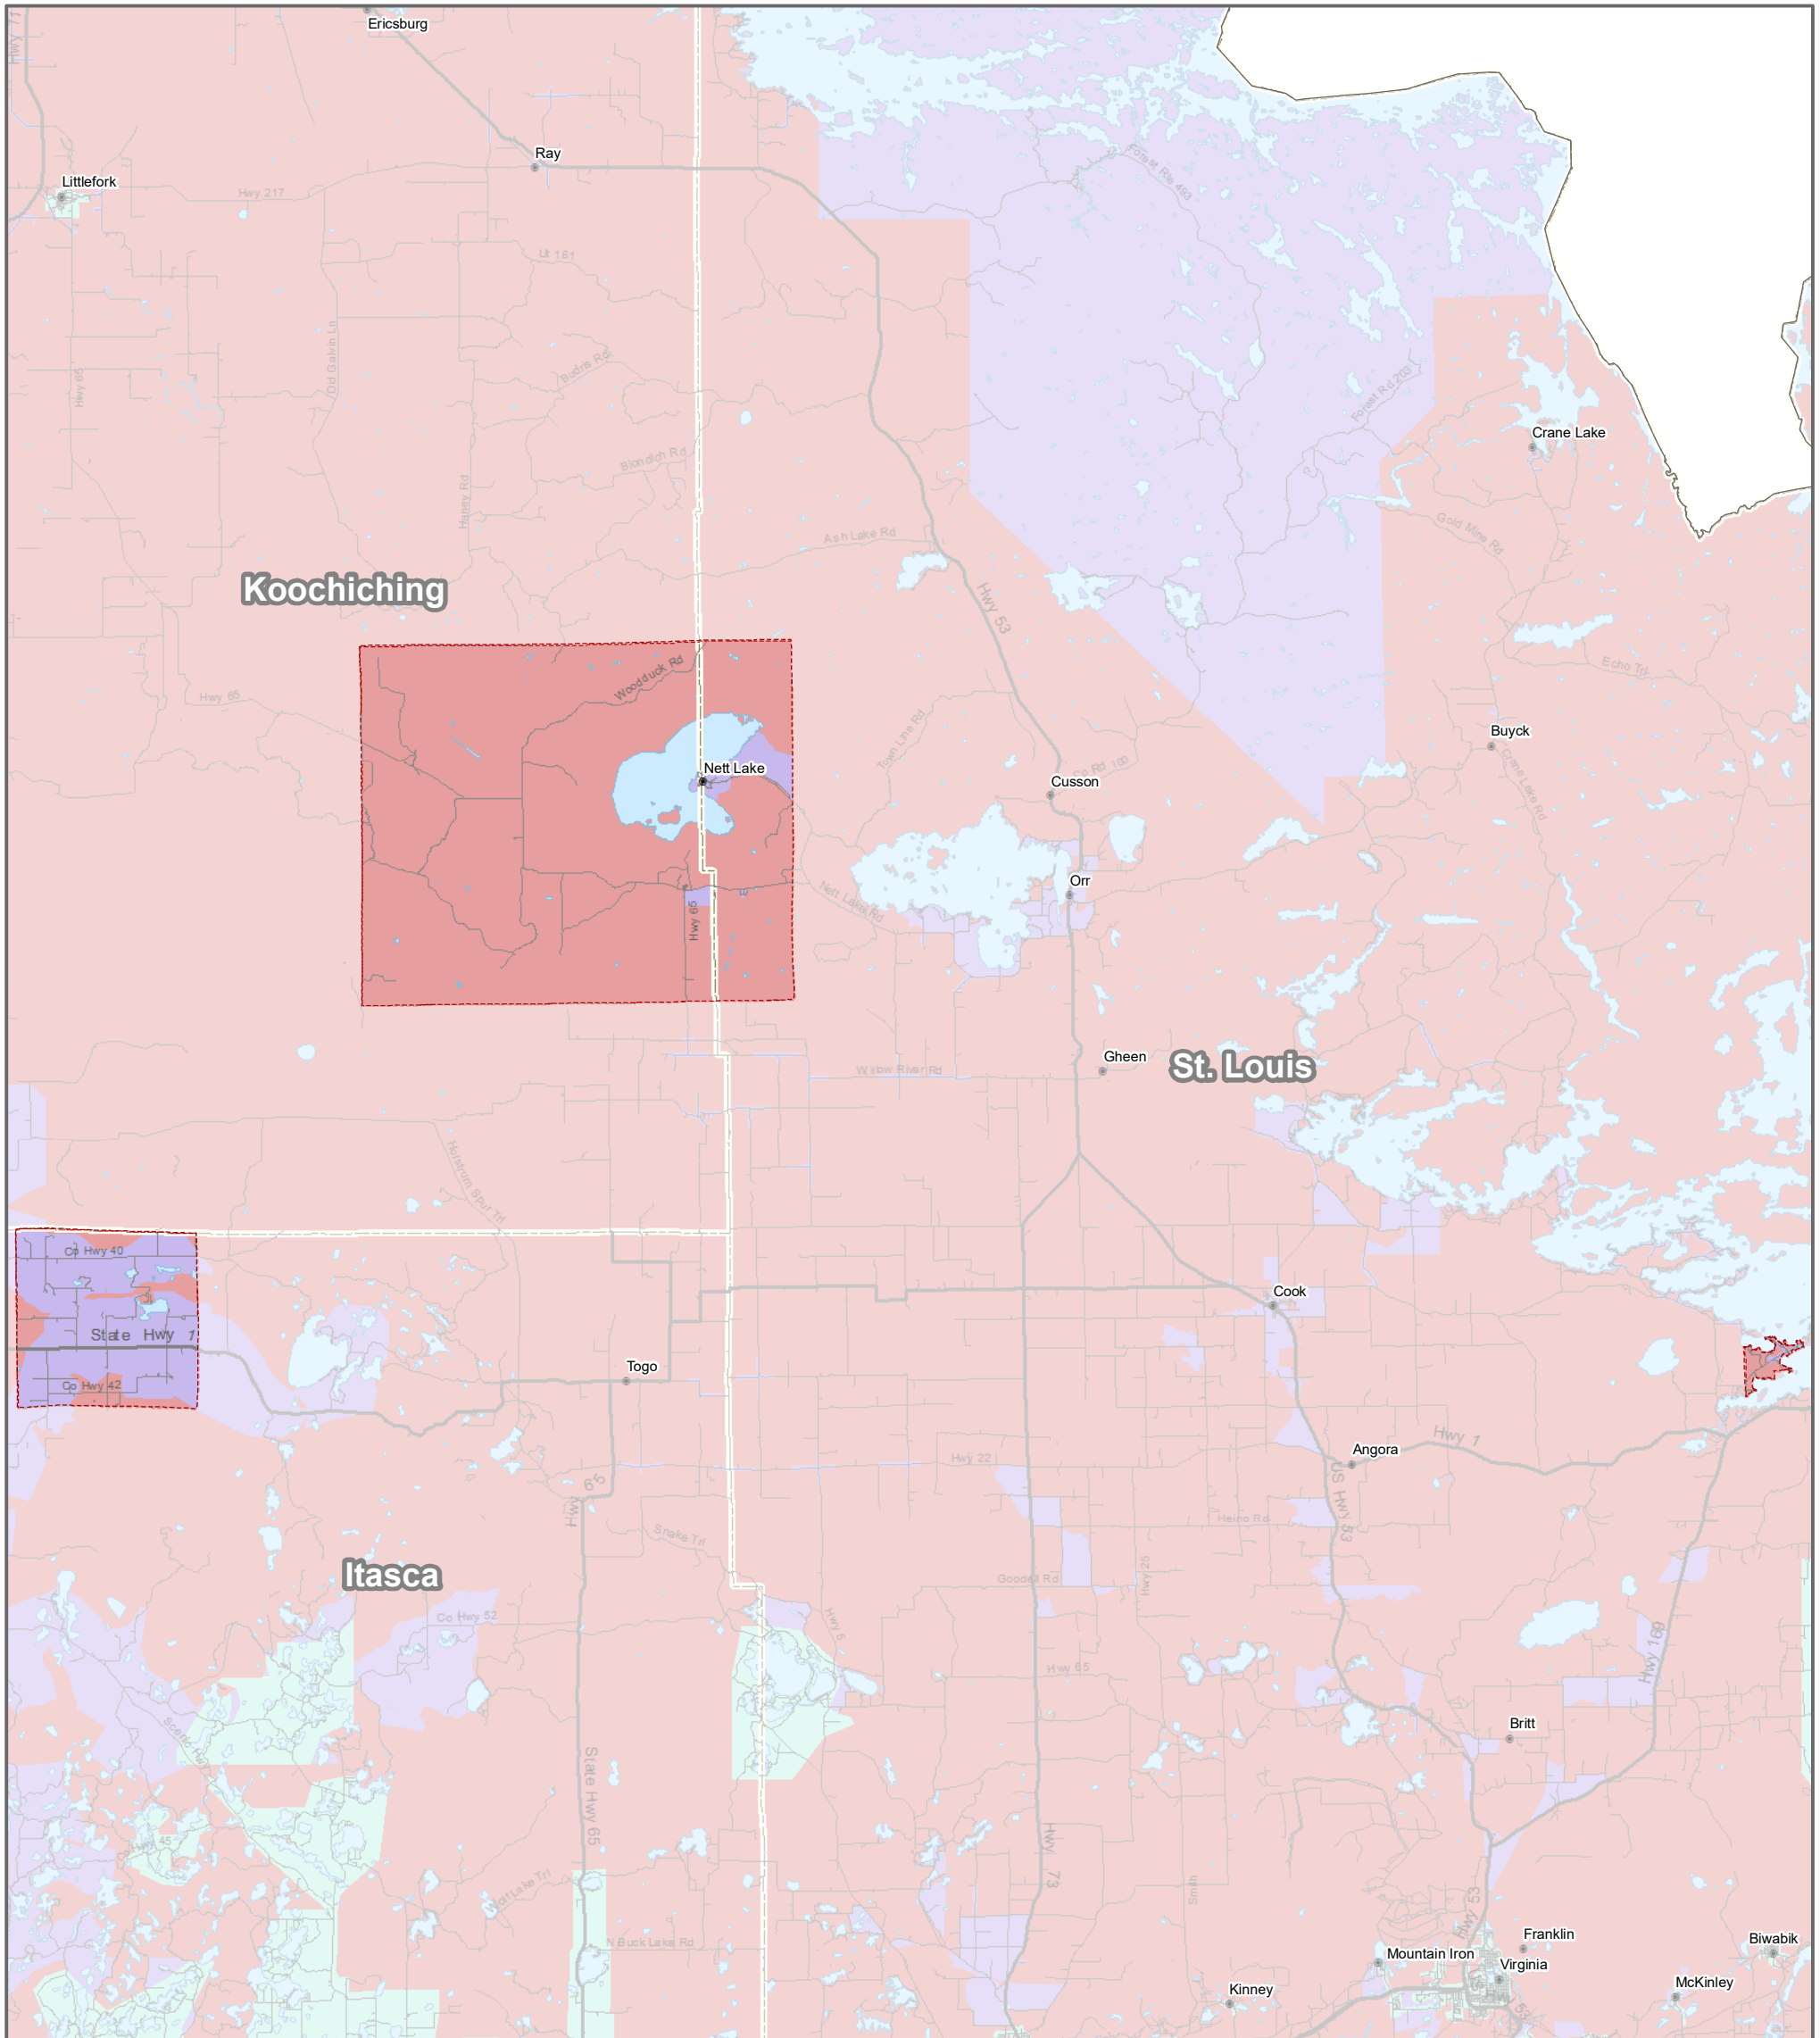

2021 Provider Broadband Service Inventory

Border-to-Border Broadband Development Grant Program

Unserved, Underserved and Served Broadband Areas

BOIS FORTE RESERVATION

m EMPLOYMENT AND ECONOMIC DEVELOPMENT
OFFICE OF BROADBAND DEVELOPMENT

- Interstate
- US Road
- Local Road
- County Boundary
- Water
- Wireline Broadband of at Least 100M/20M
- Underserved Area
(Wireline Broadband of at Least 25M/3M but less than 100M/20M)
- Unserved Area
(No Wireline Broadband of at Least 25M/3M)

0 2.5 5 10
miles

This map was prepared by Connected Nation under contract with the Minnesota Department of Employment and Economic Development. The map represents areas of broadband service availability based on provider data submitted to and analyzed by Connected Nation. This data is current as of December 31, 2020.

Additional maps and data are available at <http://mn.gov/deed/programs-services/broadband/maps>
Upon request, this information can be made available in alternate formats for people with disabilities by contacting the DEED Office of Broadband Development at 651-259-7610.