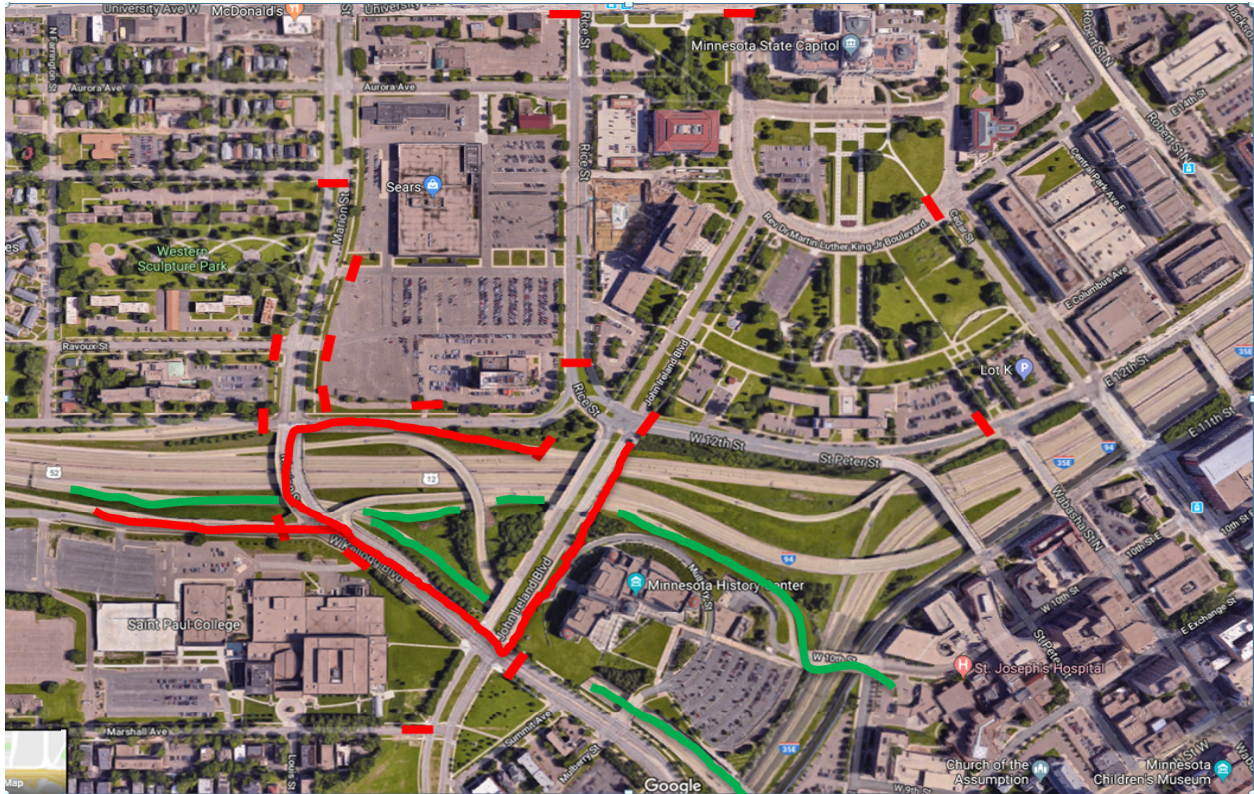

City of St. Paul Road Restrictions | Women's March MN 2019

When: Saturday, January 19, 2019 / 1000 - 1500

What: Women's March Minnesota

- 10:00 AM – 10:30 AM, Pre-March Rally, Western Sculpture Park, 387 Marion St, St. Paul
- 10:30 AM – 11:30 AM, March, south on Marion St/Kellogg Blvd and north on John Ireland Blvd
- Noon – 14:30 PM, Rally, MN State Capitol, 75 Rev. Dr. Martin Luther King Jr. Blvd

Numerous road closures in the area of the State Capitol from 1000 – 1500 | January 19, 2019

Event starts at 10:00 a.m.

- Event over 14:30 p.m.
- Streets open approx. 1500

****EB I-94 @ Kellogg Exit ramp will be closed**
(Use 5th St. to access United)
(Use 10th St. to access St. Joe's)

****WB I-94 @ Marion Exit ramp will be closed**
(Use 12th St. Exit to access St. Joe's and United)