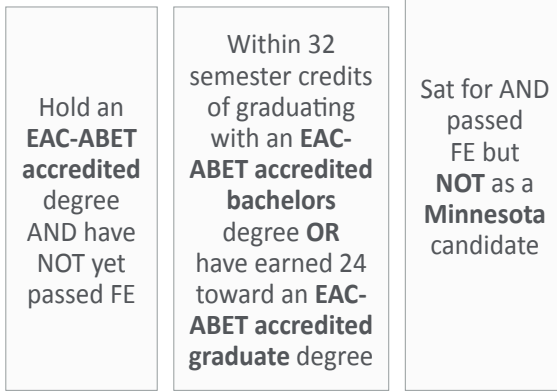

YOUR SITUATION

REGISTER WITH NCEES

YOUR PATH TO A MINNESOTA ENGINEER-IN-TRAINING CERTIFICATE

APPLY FIRST TO THE BOARD

For more information: mn.gov/aelslagid/engineering.html