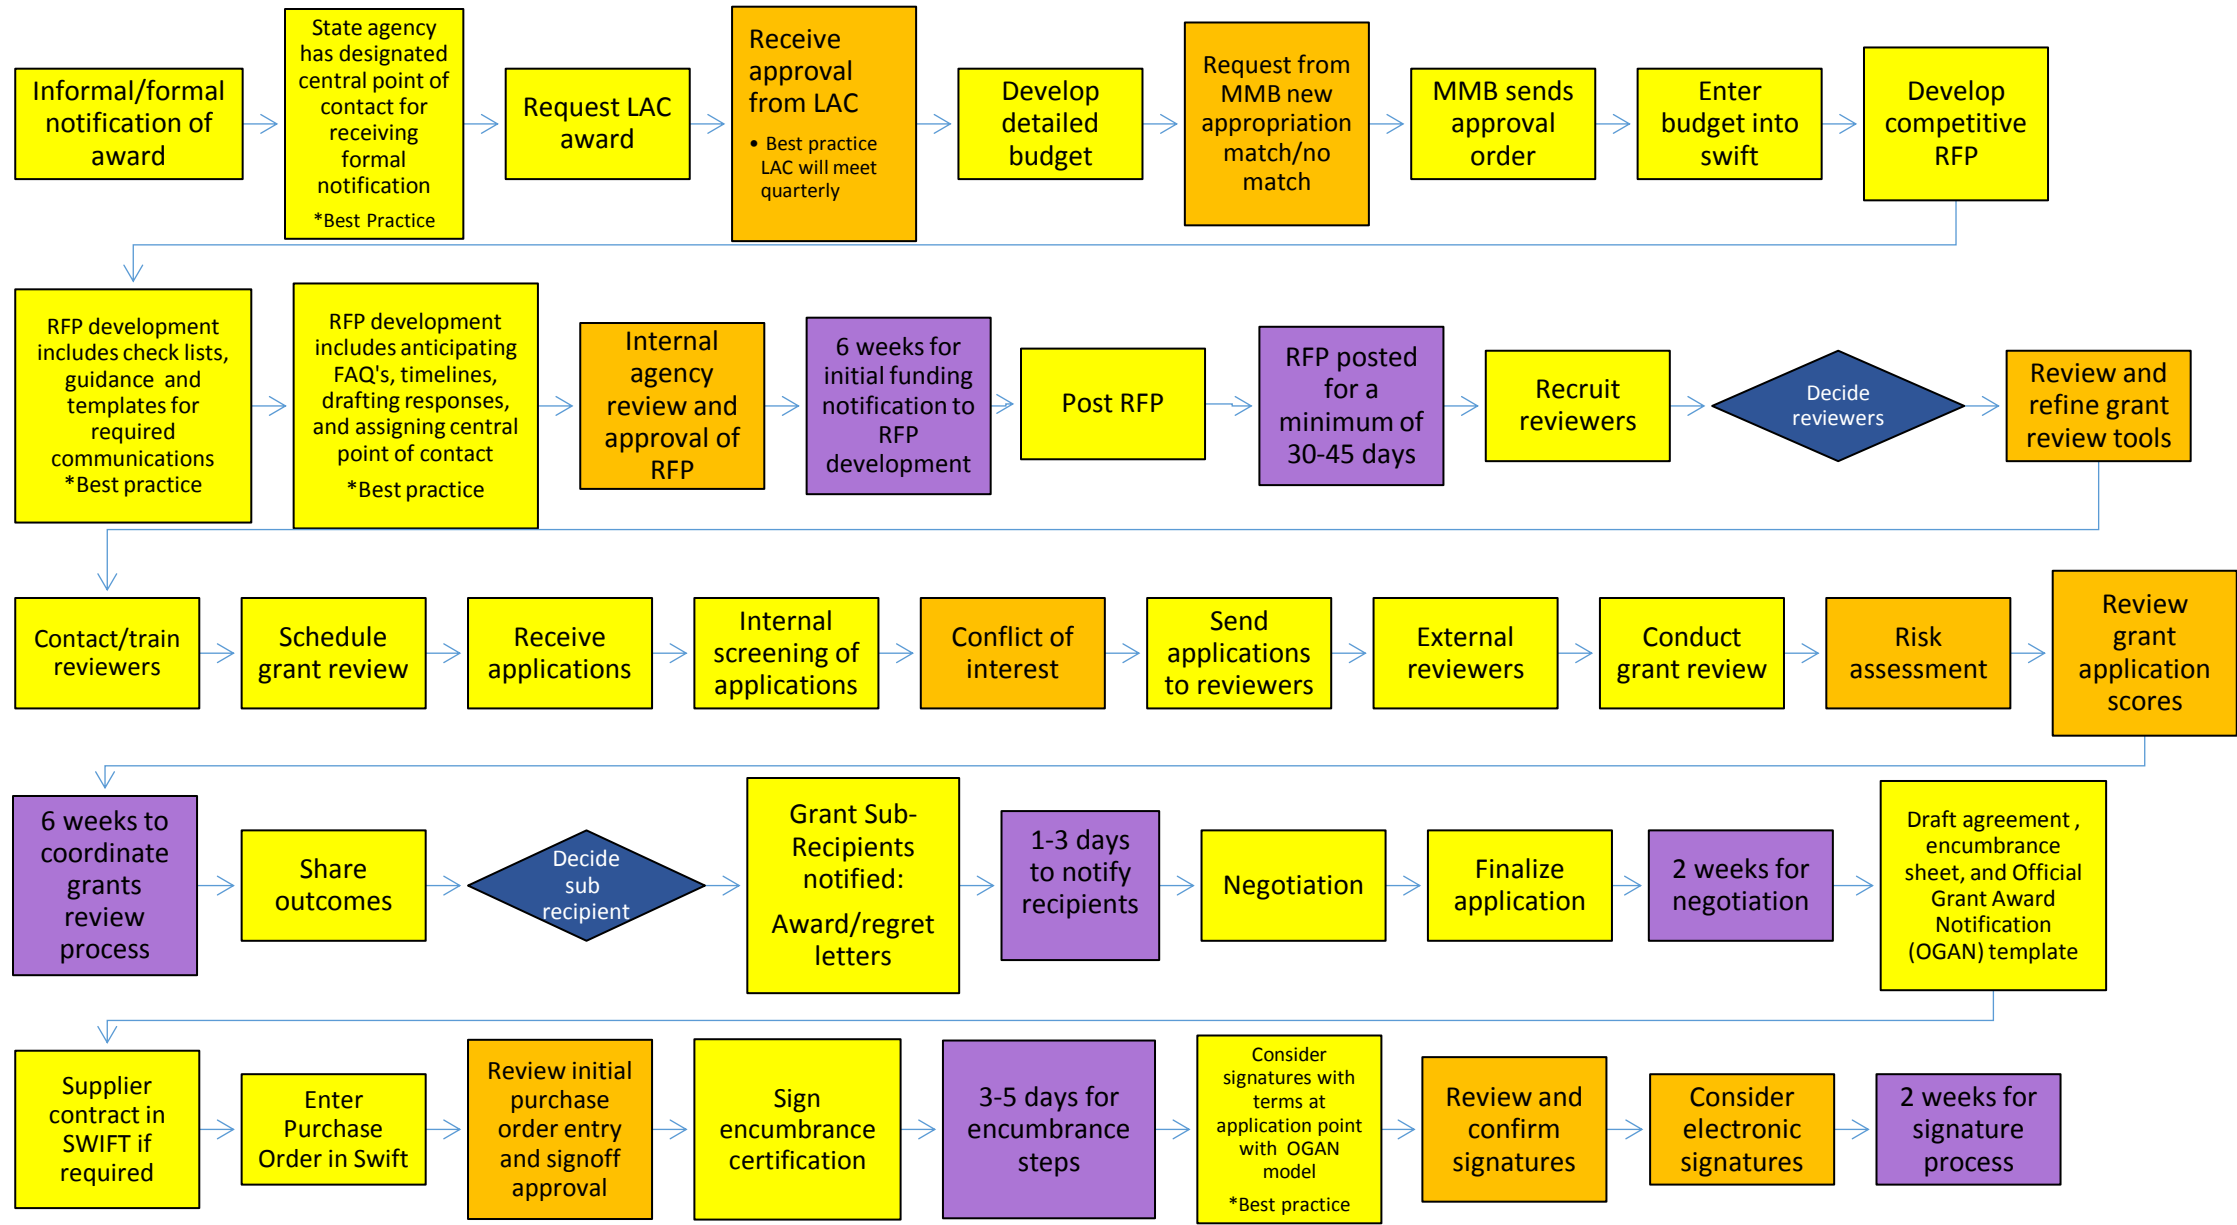

Competitive Federal Grant Pre-award Process

Federal Grants Kaizen Future State Map

Color Code Legend

Yellow = Process Points

Orange = Process Points and Internal Control

Purple = Time

Blue Diamond = Decision Points