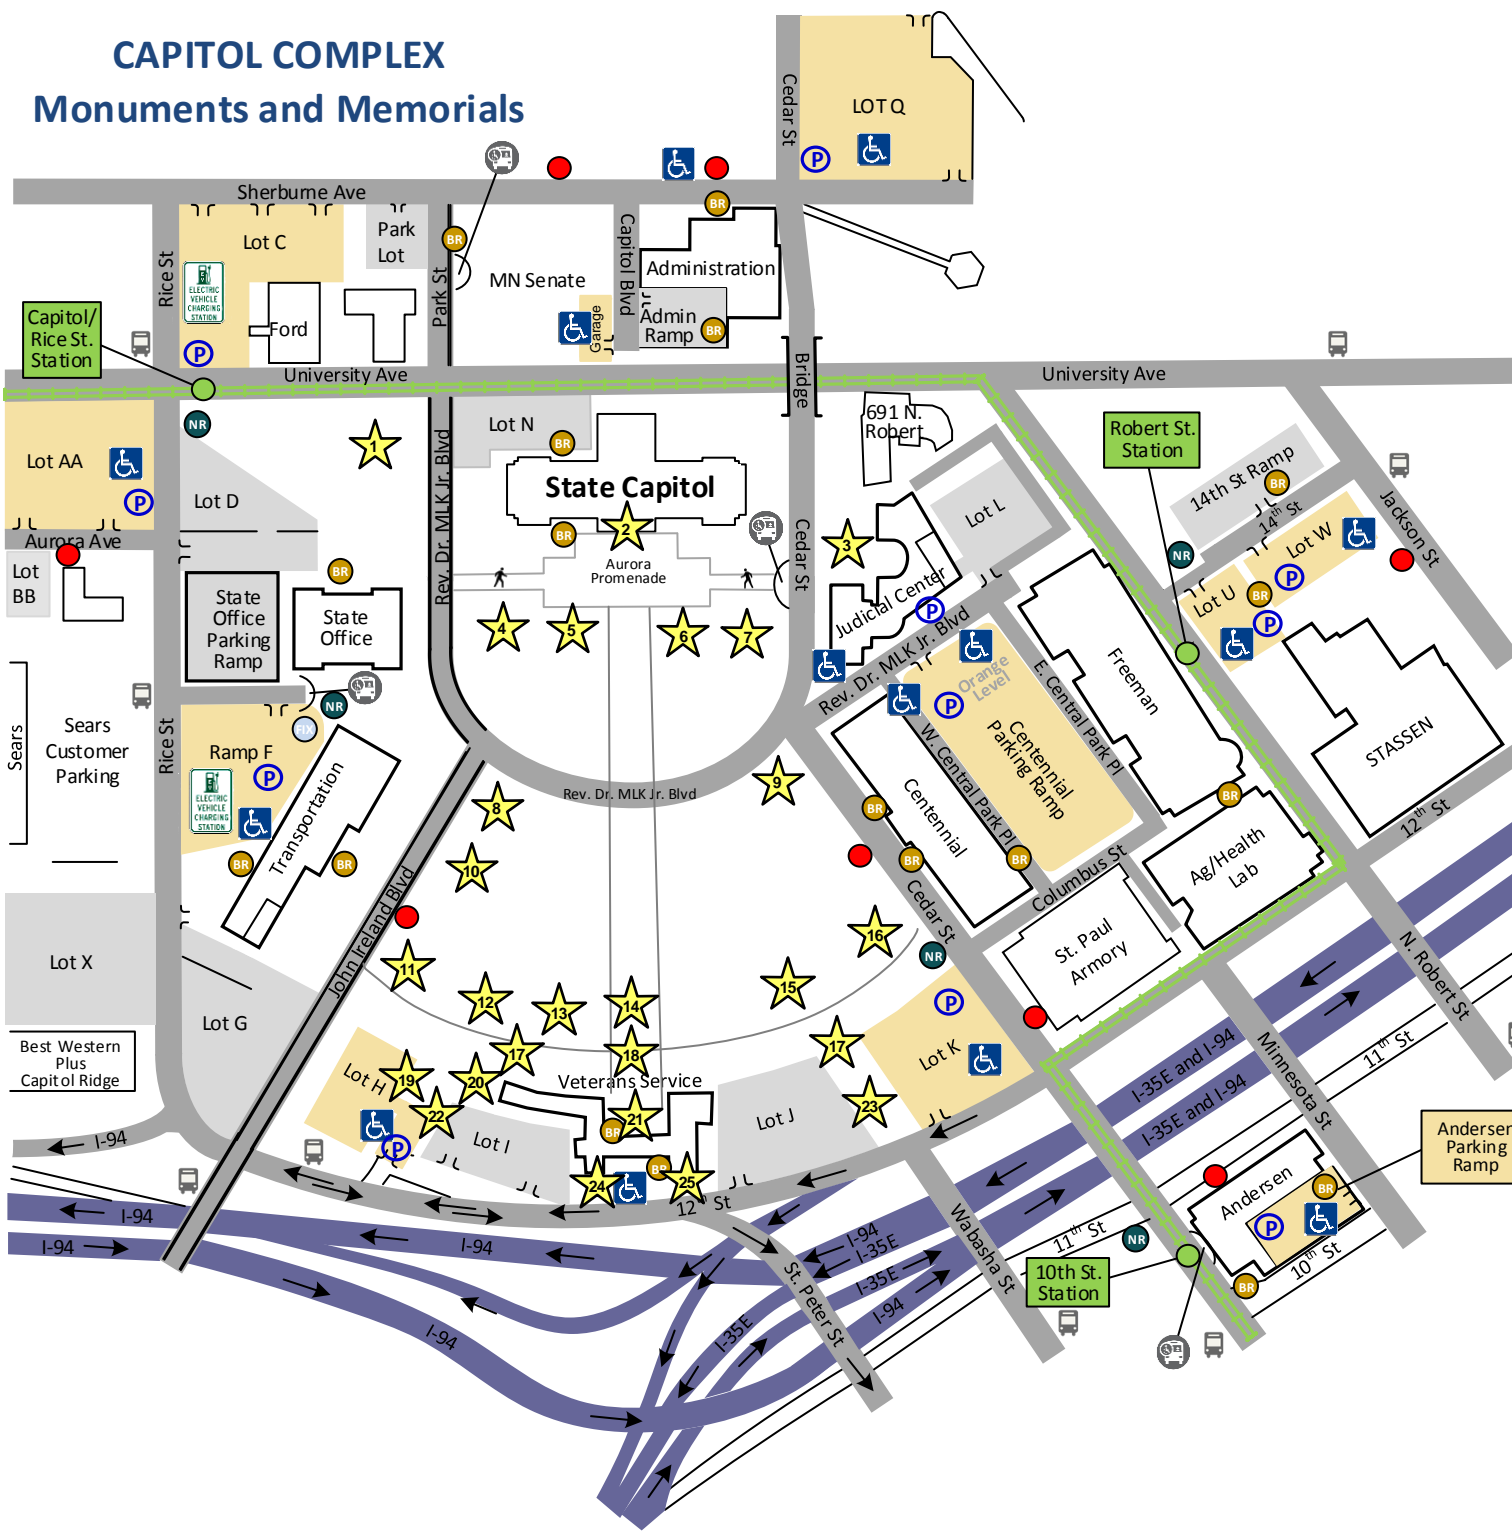

# CAPITOL COMPLEX

## Monuments and Memorials

- ### Capitol Complex Monuments and Memorials
1. Leif Erikson
  2. Quadriga: Progress of the State
  3. Judicial Plaza
  4. Floyd B. Olson – Governor during depression years
  5. John Johnson – 1<sup>st</sup> Governor born in state
  6. Knute Nelson: 1<sup>st</sup> foreign born Governor
  7. Christopher Columbus
  8. Hubert H. Humphrey
  9. The Women's Suffrage Memorial Garden
  10. Charles Lindbergh: The Boy and the Man
  11. Roy Wilkins Memorial
  12. Laos Special Forces Memorial
  13. MN Vietnam Memorial
  14. Court of Honor
  15. Korean War Veterans Memorial
  16. MN Workers Memorial
  17. Military Family Tribute
  18. MN World War II Veterans Memorial
  19. Fallen Firefighters Memorial
  20. Monument to the Living
  21. Promise of Youth
  22. U.S.S. Ward Gun
  23. The Peace Officers Memorial
  24. Earthbound
  25. Liberty Bell

- Bicycle Fix-It Station
- Bicycle Lane
- Bicycle Rack
- Bus Route
- Contract Parking Only
- Electric Vehicle Charging Station
- Facilities with Public Metered Parking
- Metro Green Line
- Metro Green Line Station
- Nice Ride Kiosk (seasonal)
- Paratransit Drop Off & Pick Up Zone
- J L Parking Lot and Ramp entrances
- Public Metered Parking
- Pedestrian Traffic Only
- Public City Meters
- Public Disability Parking